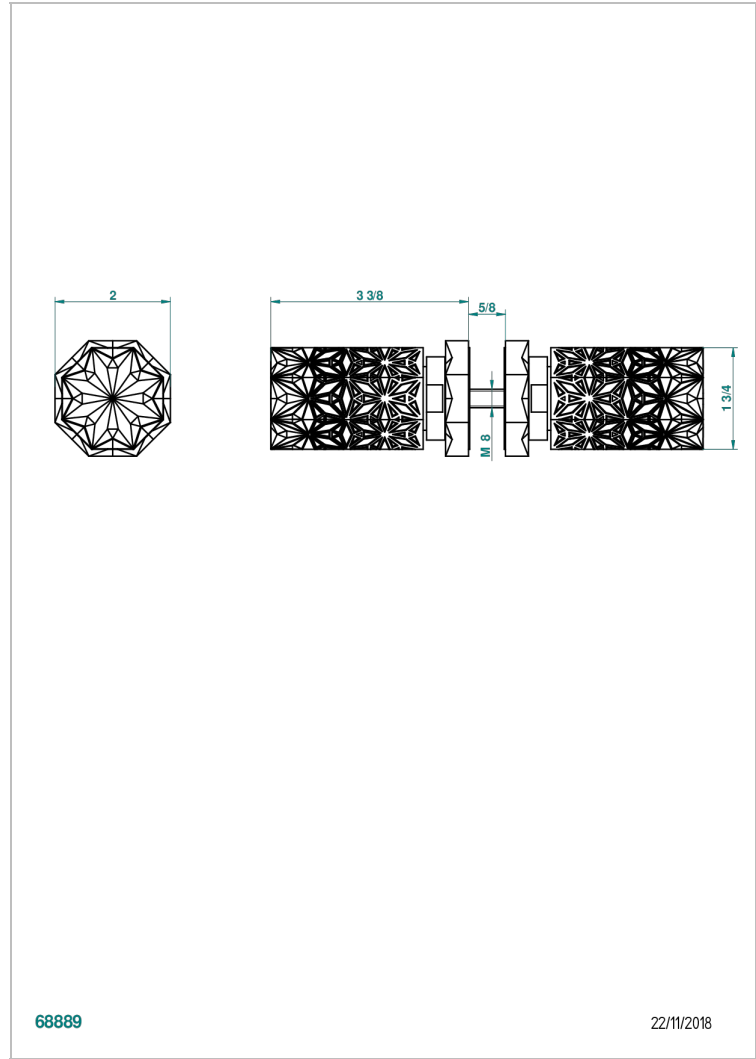

NIHAL BLUE PORCELAIN

U2L-638V

Pair of large door knobs

68889

22/11/2018

CHARACTERISTIC

- Nihal Blue porcelain
- Pair of large door knobs

AVAILABLE FINITIONS