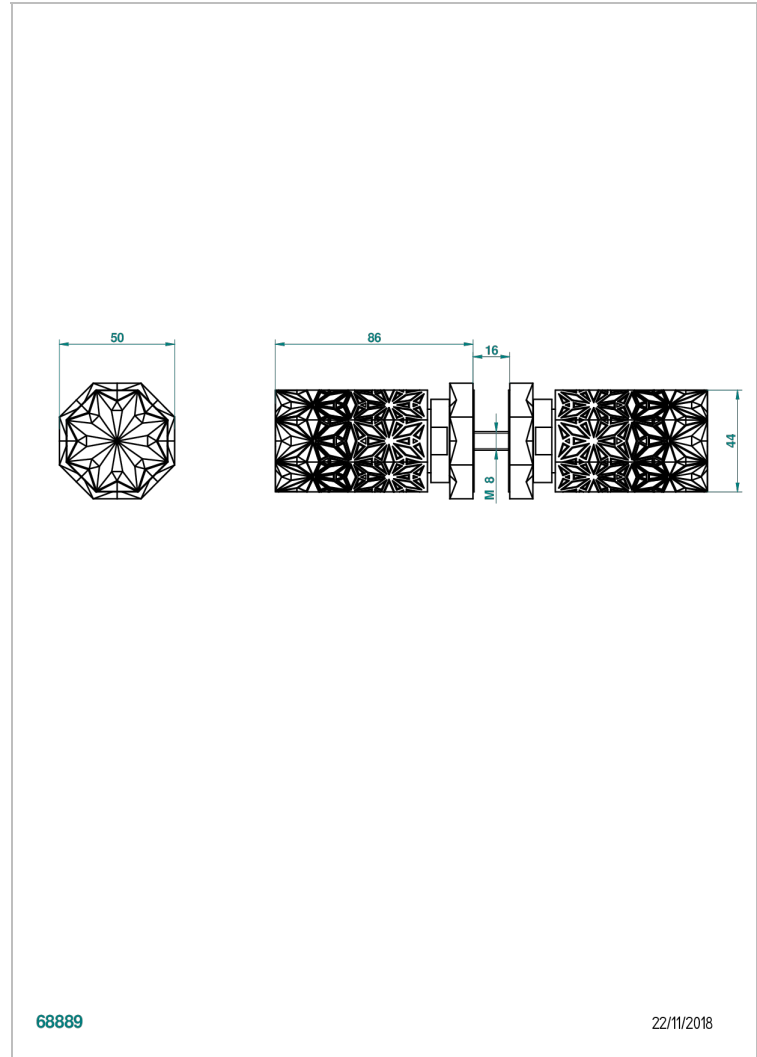

NIHAL BLUE PORCELAIN

U2L-638V

Pair of large door knobs

68889

22/11/2018

CHARACTERISTIC

- Nihal Blue porcelain
- Pair of large door knobs

AVAILABLE FINITIONS

Antique nickel - H28
Black ceram - D30
Blush PVD - H62
Brass color PVD - H49
Brown bronze color PVD - F33
Gold color PVD - H52

Graphite PVD - H64
Lacquered light bronze - D01
Matt Umber PVD - H67
Matt blush PVD - H60
Matt brass color PVD - H50
Matt brown bronze color PVD - F34

Matt chrome - C02
Matt gold - F07
Matt gold color PVD - H53
Matt graphite PVD - H65
Matt nickel (color finish) - C01
Matt nickel color PVD - H56

Nickel color PVD - H55
Polished chrome (color finish) - A02
Polished chrome / Polished gold (color finish) - G02
Polished gold (color finish) - F01
Polished nickel - B01
Soft gold - F30

Soft matt gold - F31
Umber PVD - H66
Varnished matt antique red copper (color finish) - H07