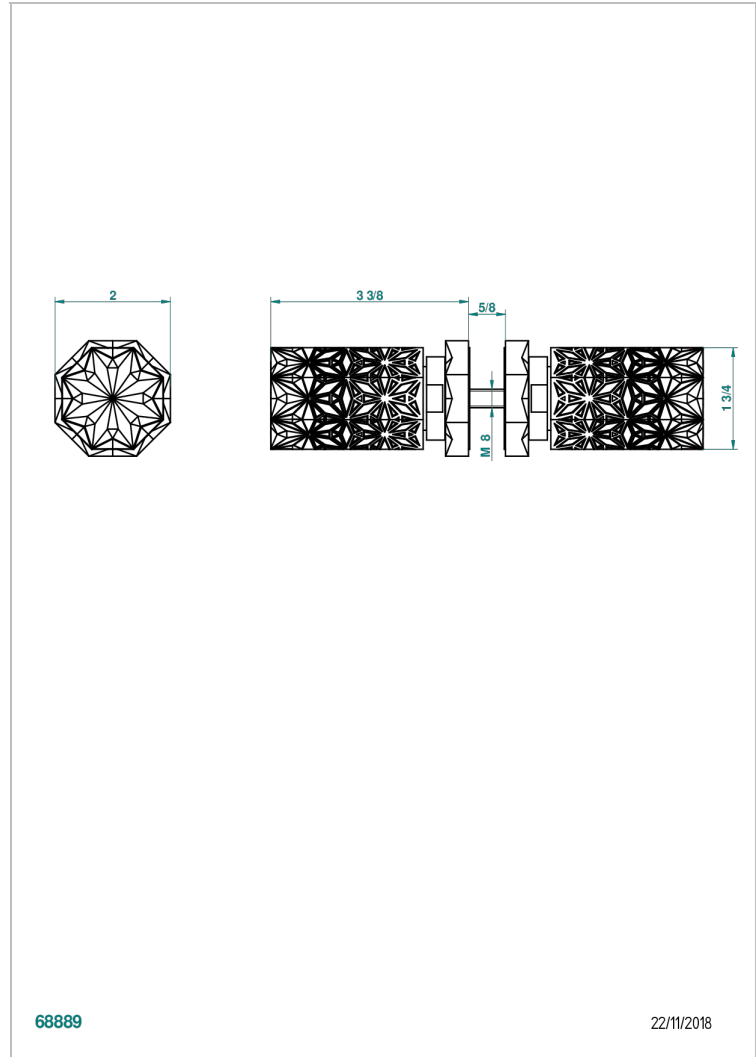

NIHAL BLUE PORCELAIN

U2L-638V

Pair of large door knobs

68889

22/11/2018

CHARACTERISTIC

- Nihal Blue porcelain
- Pair of large door knobs

AVAILABLE FINITIONS

Antique nickel - H28
Black ceram - D30
Blush PVD - H62
Brass color PVD - H49
Brown bronze color PVD - F33
Gold color PVD - H52

Graphite PVD - H64
Lacquered light bronze - D01
Matt Umber PVD - H67
Matt blush PVD - H60
Matt brass color PVD - H50
Matt brown bronze color PVD - F34

Matt chrome - C02
Matt gold - F07
Matt gold color PVD - H53
Matt graphite PVD - H65
Matt nickel (color finish) - C01
Matt nickel color PVD - H56

Nickel color PVD - H55
Polished chrome (color finish) - A02
Polished chrome / Polished gold (color finish) - G02
Polished gold (color finish) - F01
Polished nickel - B01
Soft gold - F30

Soft matt gold - F31
Umber PVD - H66
Varnished matt antique red copper (color finish) - H07