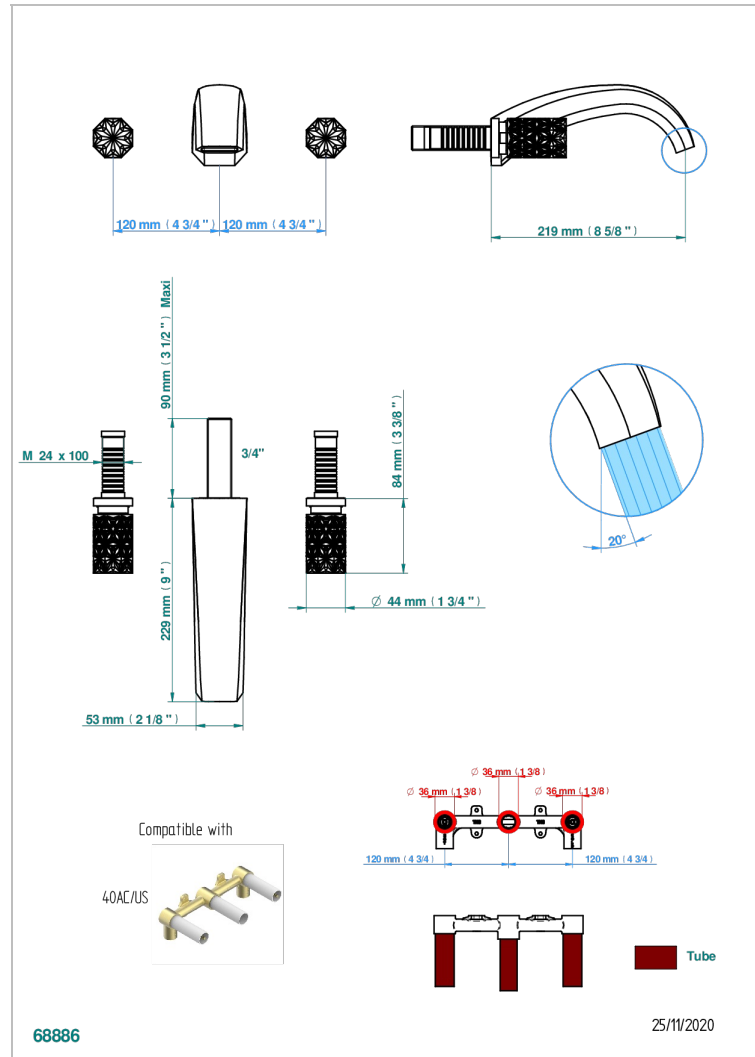

NIHAL GREEN PORCELAIN

U2R-40SGBUS

Trim for wall mounted 3-hole lavatory set only

CHARACTERISTIC

- Nihal Green porcelain
- Trim for wall mounted 3-hole lavatory set only

RELATED SKU'S

- Ref. G00-40AM/US Rough parts for wall set (one counter clockwise and one clockwise cartridges)