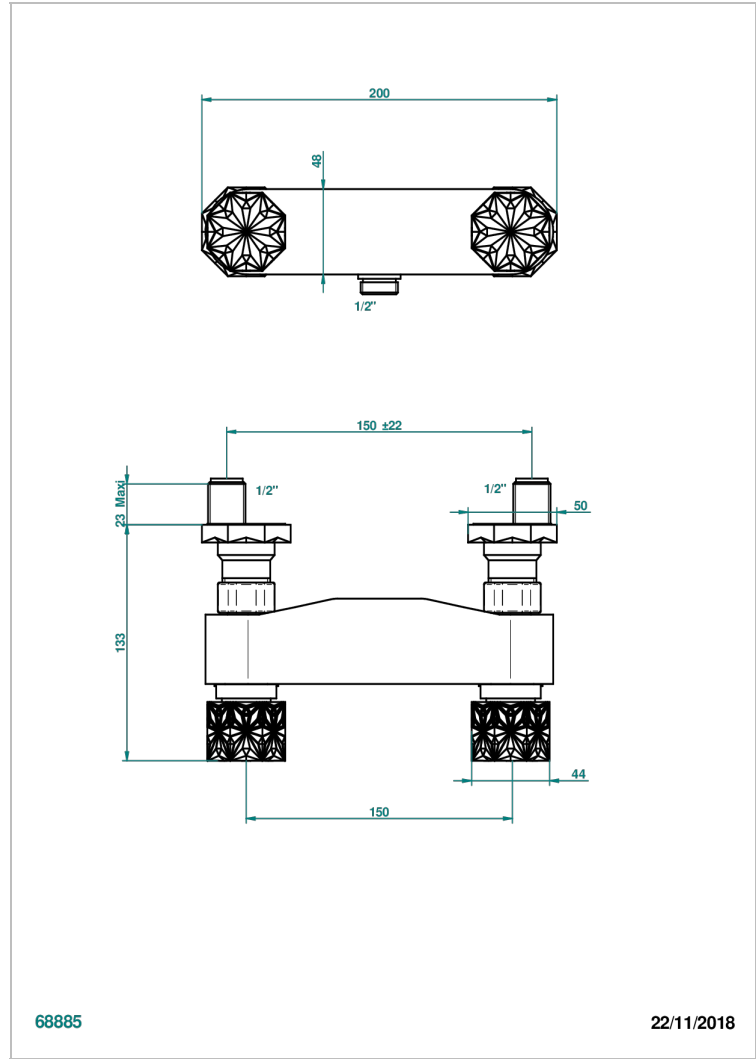

NIHAL BLUE PORCELAIN

U2L-64

Wall mounted shower mixer 1/2" - 150 mm centres - no hose

68885

22/11/2018

CHARACTERISTIC

- ACS : 17ACCLY652
- NF : NF EN 200 - IA - Chrome

STANDARDS