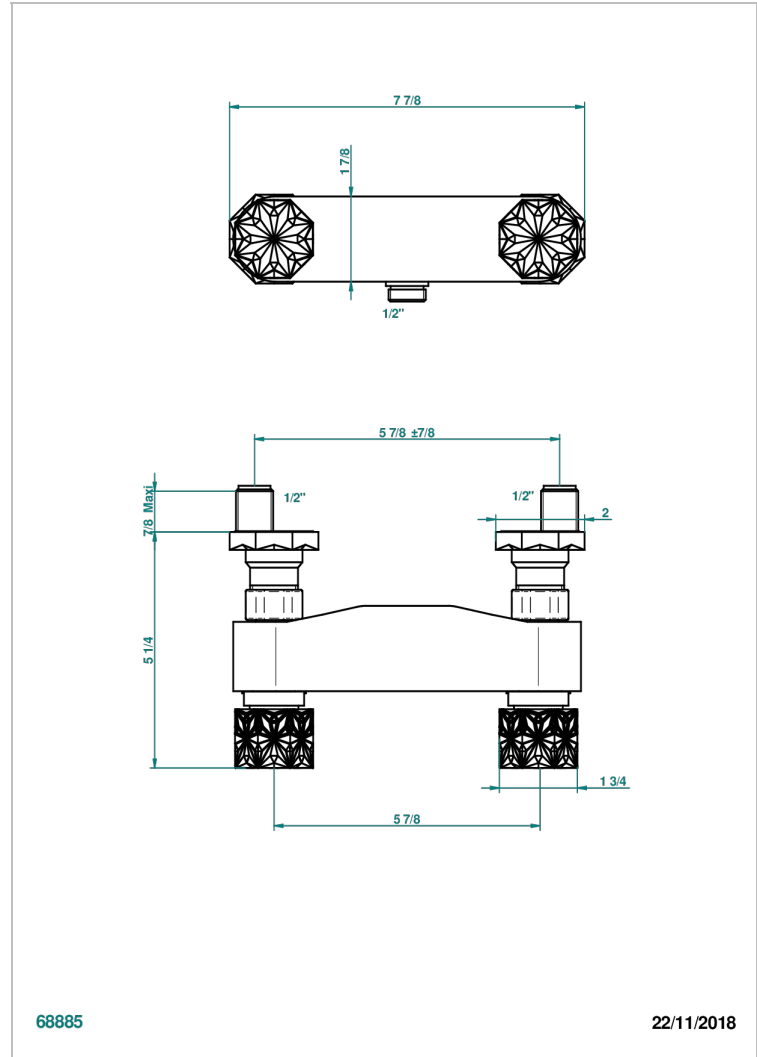

NIHAL BLUE PORCELAIN

U2L-64

Wall mounted shower mixer 1/2" - 150 mm centres - no hose

68885

22/11/2018

CHARACTERISTIC

- ACS : 17ACCLY652
- NF : NF EN 200 - IA - Chrome

STANDARDS