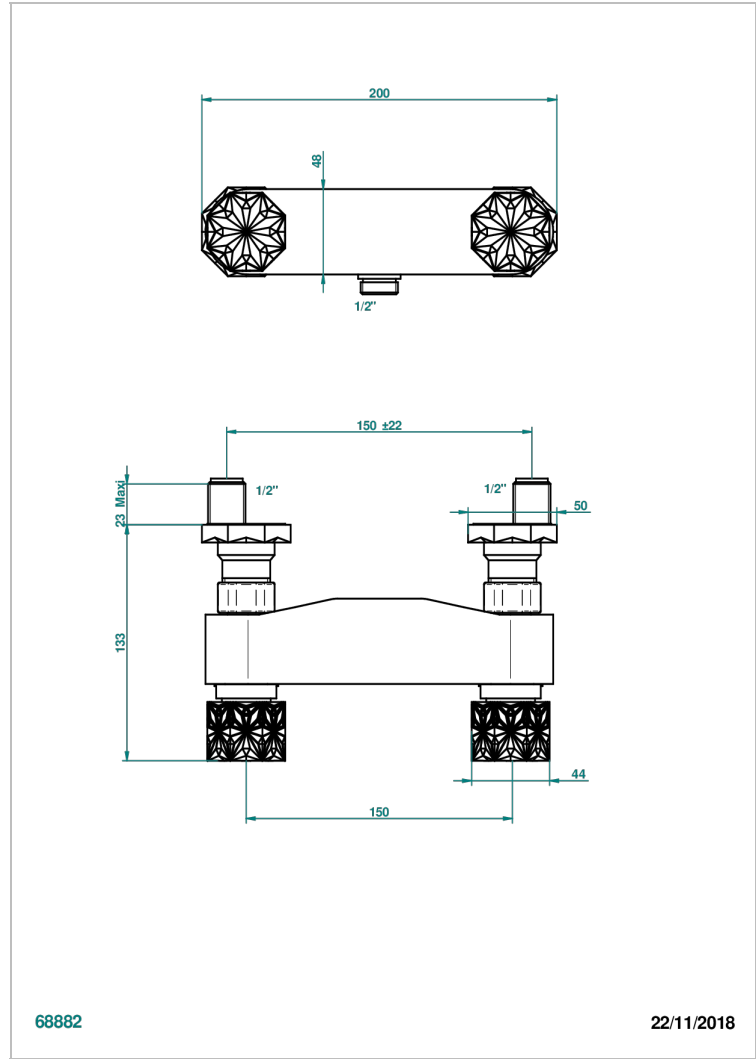

# NIHAL BLACK PORCELAIN

U2P-64

Wall mounted shower mixer 1/2" - 150 mm centres - no hose

68882

22/11/2018

## CHARACTERISTIC

- ACS : 17ACCLY652
- NF : NF EN 200 - IA - Chrome