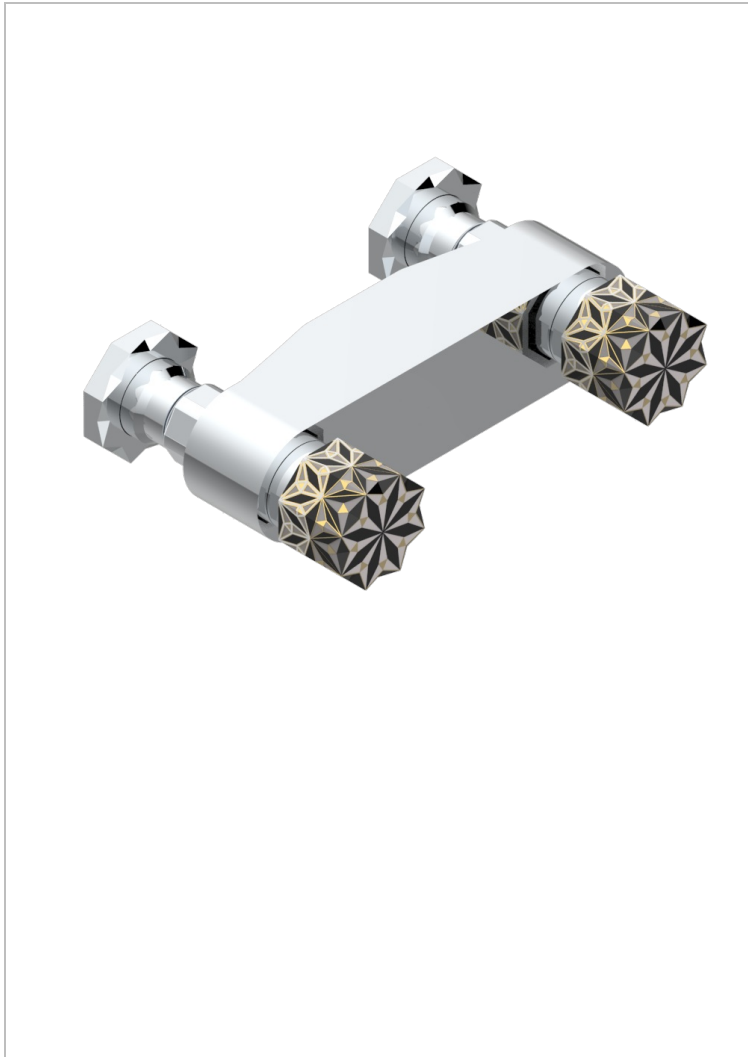

NIHAL BLACK PORCELAIN

U2P-64

Wall mounted shower mixer 1/2" - 150 mm centres - no hose

68882

22/11/2018

CHARACTERISTIC

- ACS : 17ACCLY652
- NF : NF EN 200 - IA - Chrome

STANDARDS

AVAILABLE FINITIONS

Antique nickel - H28
Black ceram - D30
Blush PVD - H62
Brass color PVD - H49
Brown bronze color PVD - F33
Gold color PVD - H52

Graphite PVD - H64
Lacquered light bronze - D01
Matt Umber PVD - H67
Matt blush PVD - H60
Matt brass color PVD - H50
Matt brown bronze color PVD - F34

Matt chrome - C02
Matt gold - F07
Matt gold color PVD - H53
Matt graphite PVD - H65
Matt nickel (color finish) - C01
Matt nickel color PVD - H56

Nickel color PVD - H55
Polished chrome (color finish) - A02
Polished chrome / Polished gold (color finish) - G02
Polished gold (color finish) - F01
Polished nickel - B01
Soft gold - F30

Soft matt gold - F31
Umber PVD - H66
Varnished matt antique red copper (color finish) - H07