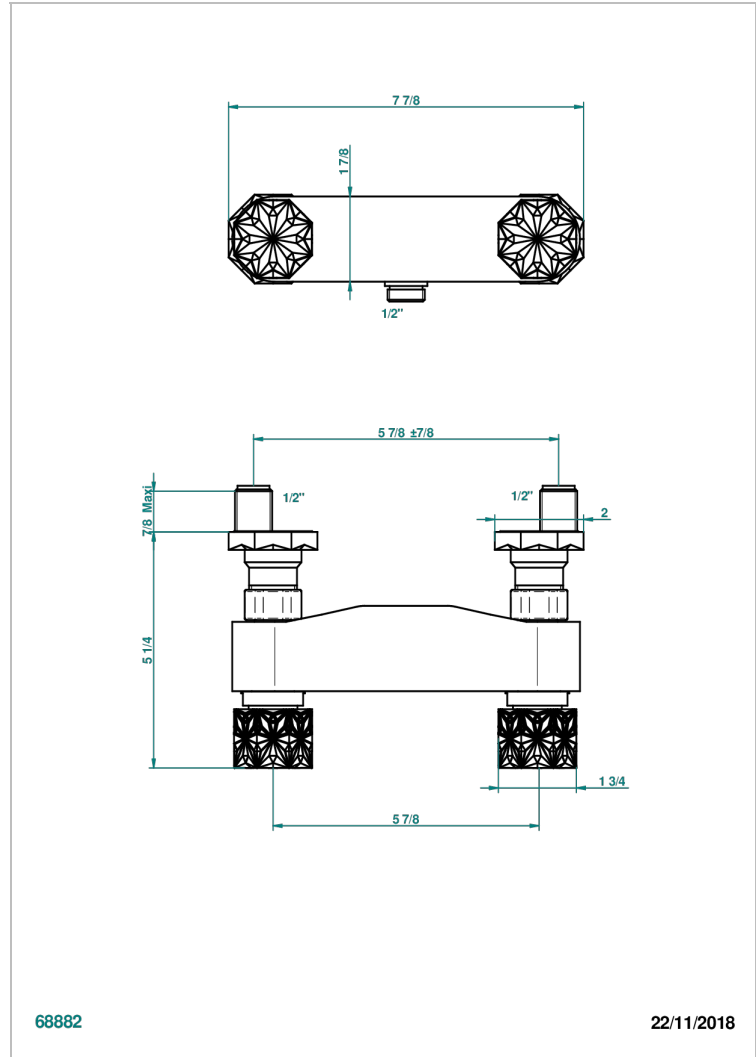

NIHAL BLACK PORCELAIN

U2P-64

Wall mounted shower mixer 1/2" - 150 mm centres - no hose

68882

22/11/2018

CHARACTERISTIC

- ACS : 17ACCLY652
- NF : NF EN 200 - IA - Chrome

STANDARDS