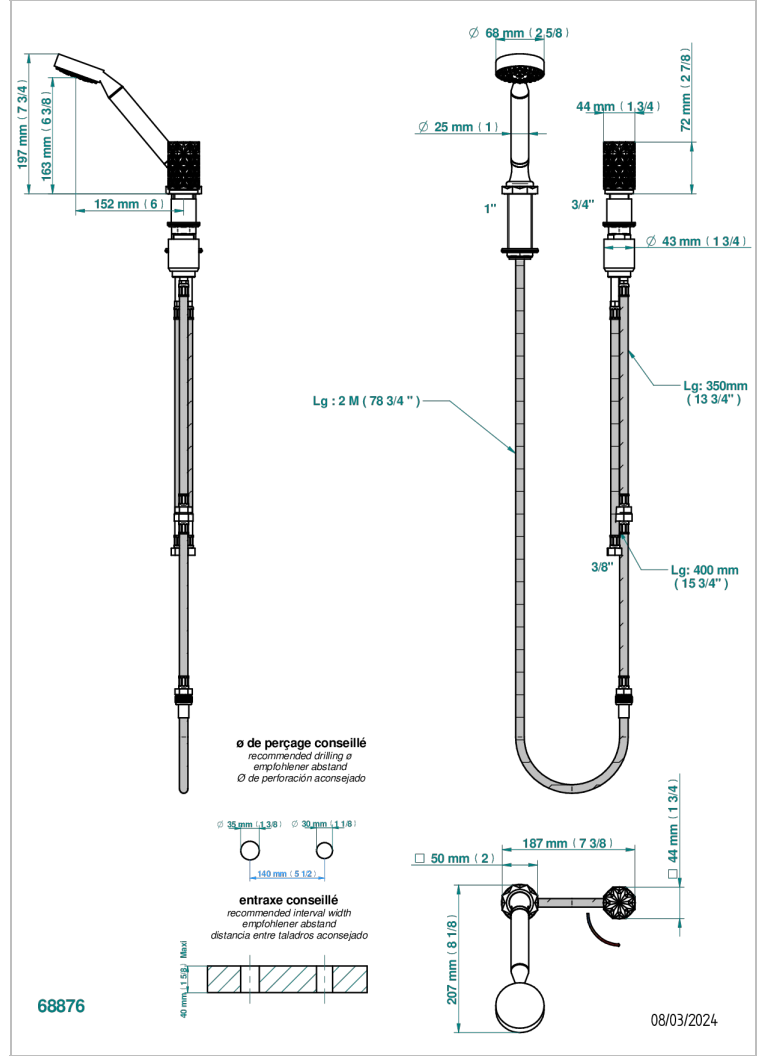

NIHAL BLUE PORCELAIN

U2L-6532/60A

Deck mounted mixer with handshower, progressive cartridge

CHARACTERISTIC

- ACS : 22ACCLY009

STANDARDS

AVAILABLE FINITIONS

Black ceram - D30