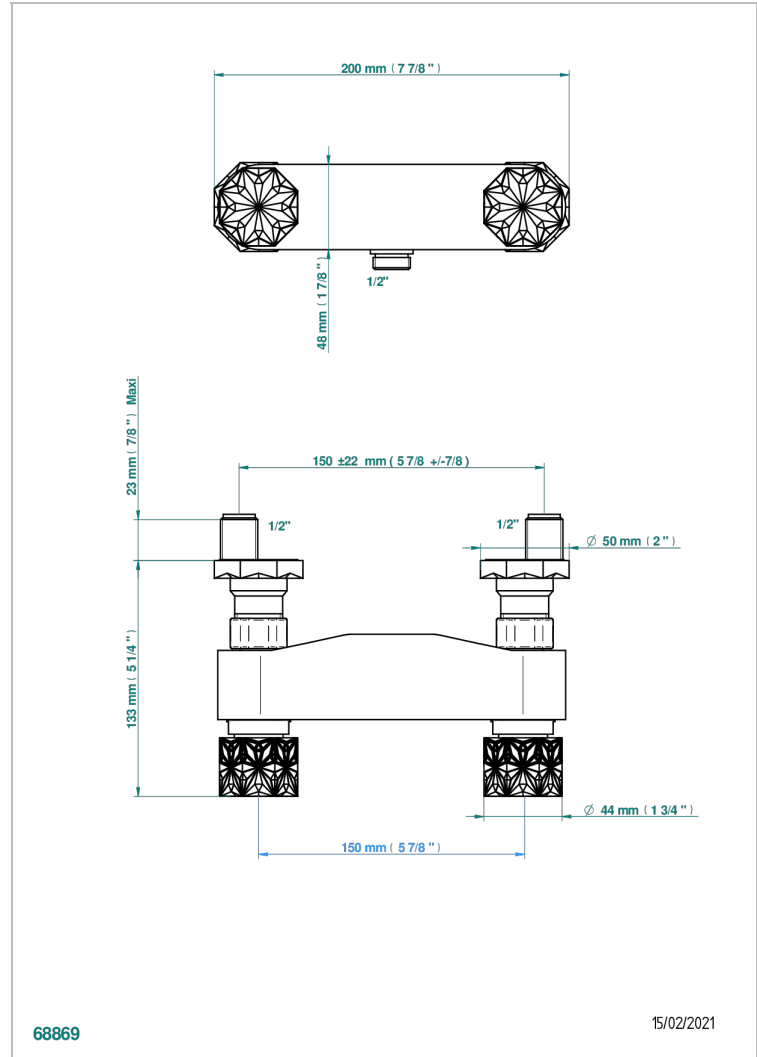

NIHAL GREEN PORCELAIN

U2R-64

Wall mounted shower mixer 1/2" - 150 mm centres - no hose

68869

15/02/2021

CHARACTERISTIC

- ACS : 17ACCLY652
- NF : NF EN 200 - IA - Chrome

STANDARDS