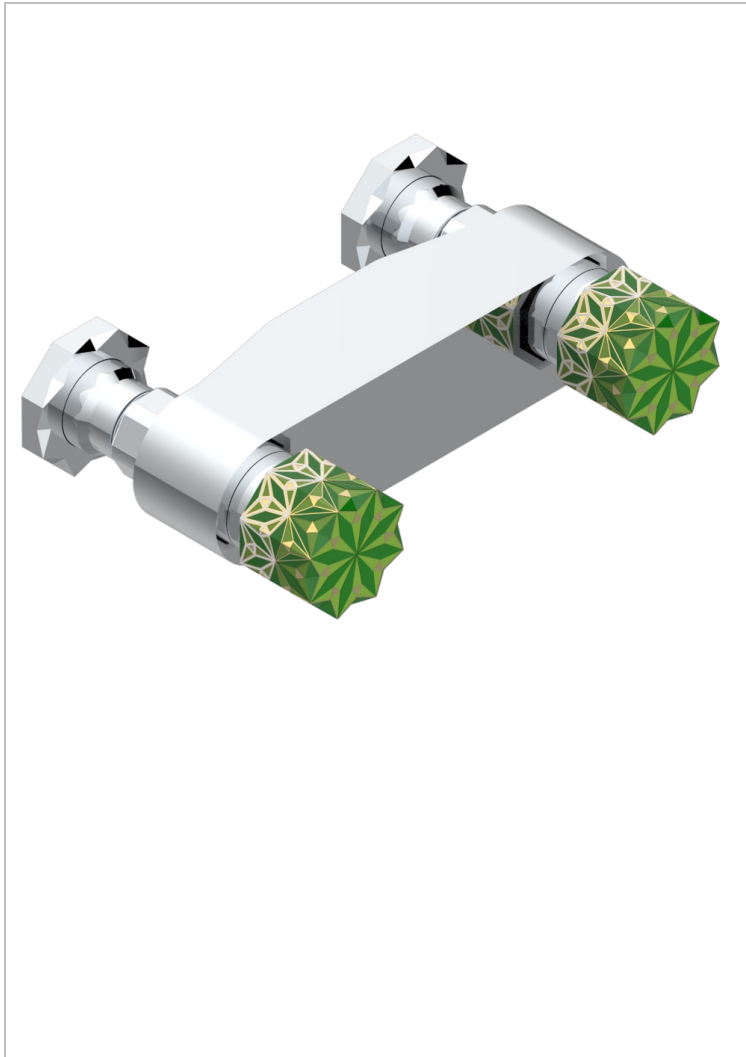

NIHAL GREEN PORCELAIN

U2R-64

Wall mounted shower mixer 1/2" - 150 mm centres - no hose

68869

15/02/2021

CHARACTERISTIC

- ACS : 17ACCLY652
- NF : NF EN 200 - IA - Chrome

STANDARDS

AVAILABLE FINITIONS

Antique nickel - H28
Black ceram - D30
Blush PVD - H62
Brass color PVD - H49
Brown bronze color PVD - F33
Gold color PVD - H52

Graphite PVD - H64
Lacquered light bronze - D01
Matt Umber PVD - H67
Matt blush PVD - H60
Matt brass color PVD - H50
Matt brown bronze color PVD - F34