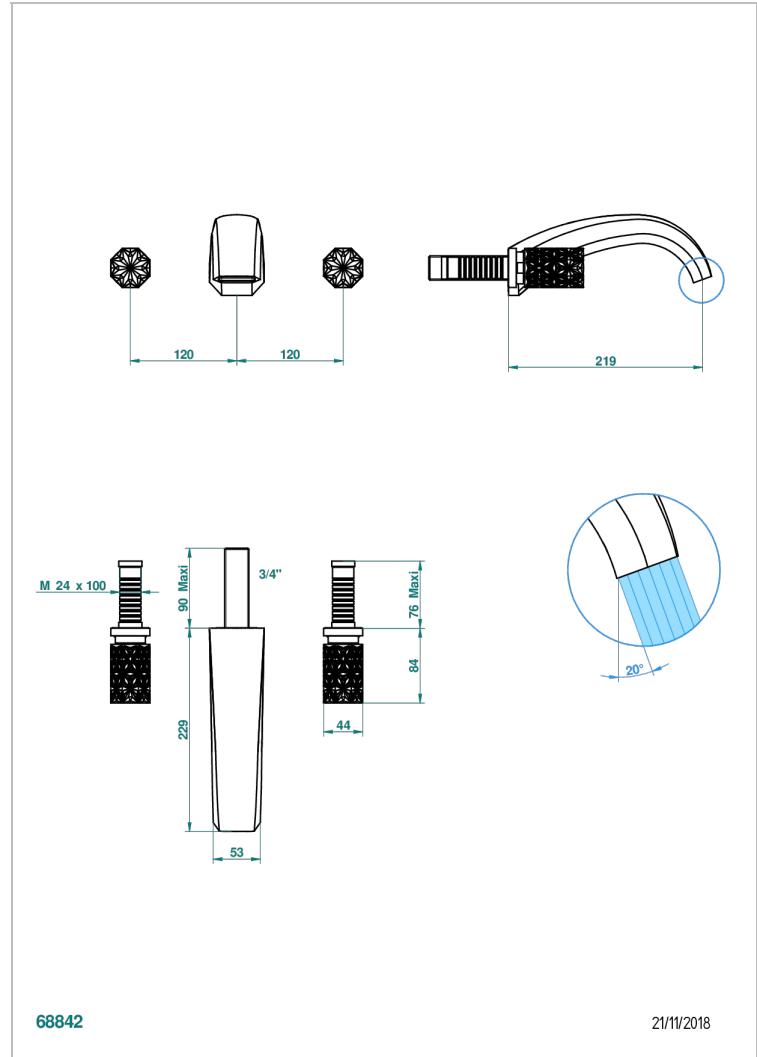

# NIHAL BLUE PORCELAIN

U2L-41SGB

Trim for wall mounted 3-hole bath set only

## CHARACTERISTIC

- Nihal Blue porcelain
- Trim for wall mounted 3-hole bath set only

## RELATED SKU'S

- Ref. G00-40AM/US Rough parts for wall set (one counter clockwise and one clockwise cartridges)