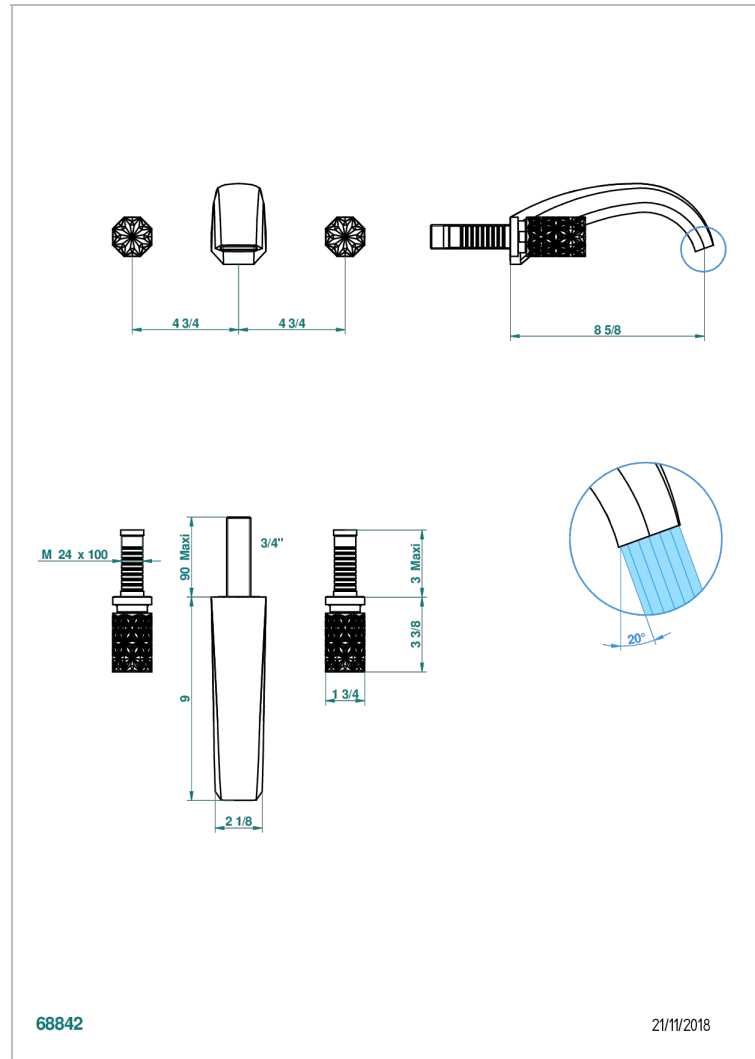

NIHAL BLUE PORCELAIN

U2L-41SGB

Trim for wall mounted 3-hole bath set only

68842

21/11/2018

CHARACTERISTIC

- Nihal Blue porcelain
- Trim for wall mounted 3-hole bath set only

RELATED SKU'S

- Ref. G00-40AM/US Rough parts for wall set (one counter clockwise and one clockwise cartridges)

AVAILABLE FINITIONS

Black ceram - D30

Blush PVD - H62

Brass color PVD - H49

Brown bronze color PVD - F33

Chrome polished - A02