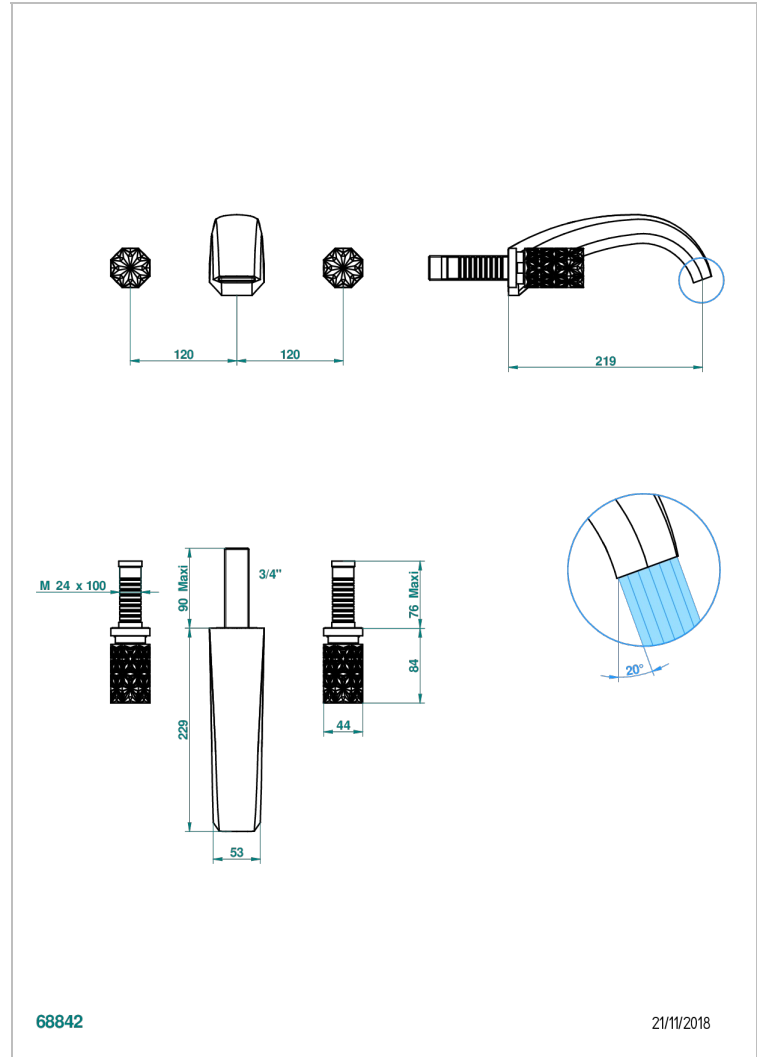

NIHAL BLUE PORCELAIN

U2L-41SGB

Trim only for wall mounted 3-hole bath mixer

68842

21/11/2018

CHARACTERISTIC

- Nihal Blue porcelain
- Trim only for wall mounted 3-hole bath mixer

RELATED SKU'S

- Ref. G00-40AC Rough parts for wall mounted 3 hole mixer, cross handle version
- Ref. G00-40AM Rough parts for wall mounted 3 hole mixer, lever handle version

AVAILABLE FINITIONS

Antique nickel - H28
Black ceram - D30
Blush PVD - H62
Brass color PVD - H49
Brown bronze color PVD - F33
Gold color PVD - H52