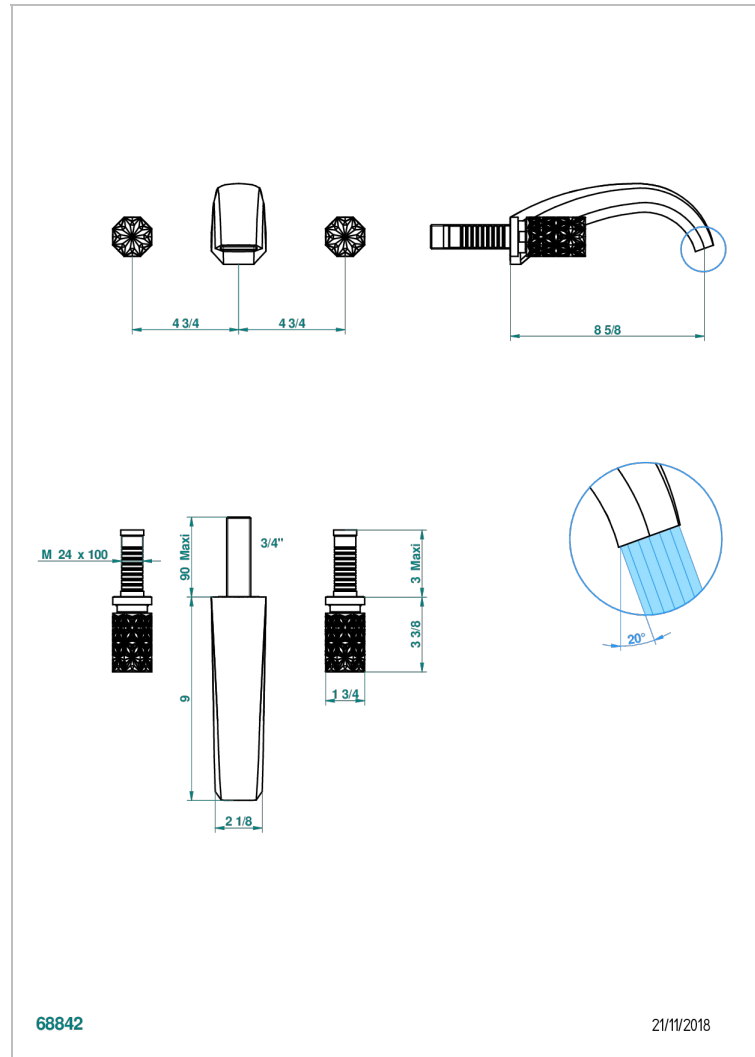

# NIHAL BLUE PORCELAIN

U2L-41SGB

Trim only for wall mounted 3-hole bath mixer

## CHARACTERISTIC

- Nihal Blue porcelain
- Trim only for wall mounted 3-hole bath mixer

## RELATED SKU'S

- Ref. G00-40AC Rough parts for wall mounted 3 hole mixer, cross handle version
- Ref. G00-40AM Rough parts for wall mounted 3 hole mixer, lever handle version