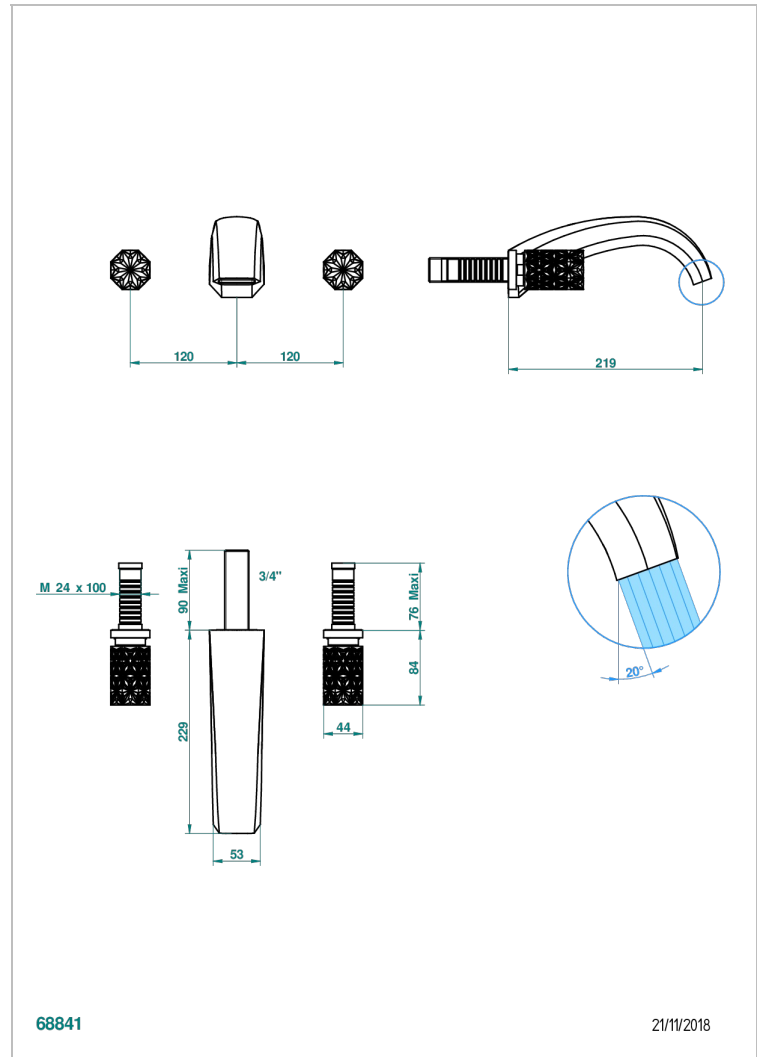

NIHAL IVORY PORCELAIN

U2N-41SGB

Trim for wall mounted 3-hole bath set only

THG[®]
PARIS

CHARACTERISTIC

- Nihal Ivory porcelain
- Trim for wall mounted 3-hole bath set only

RELATED SKU'S

- Ref. G00-40AM/US Rough parts for wall set (one counter clockwise and one clockwise cartridges)