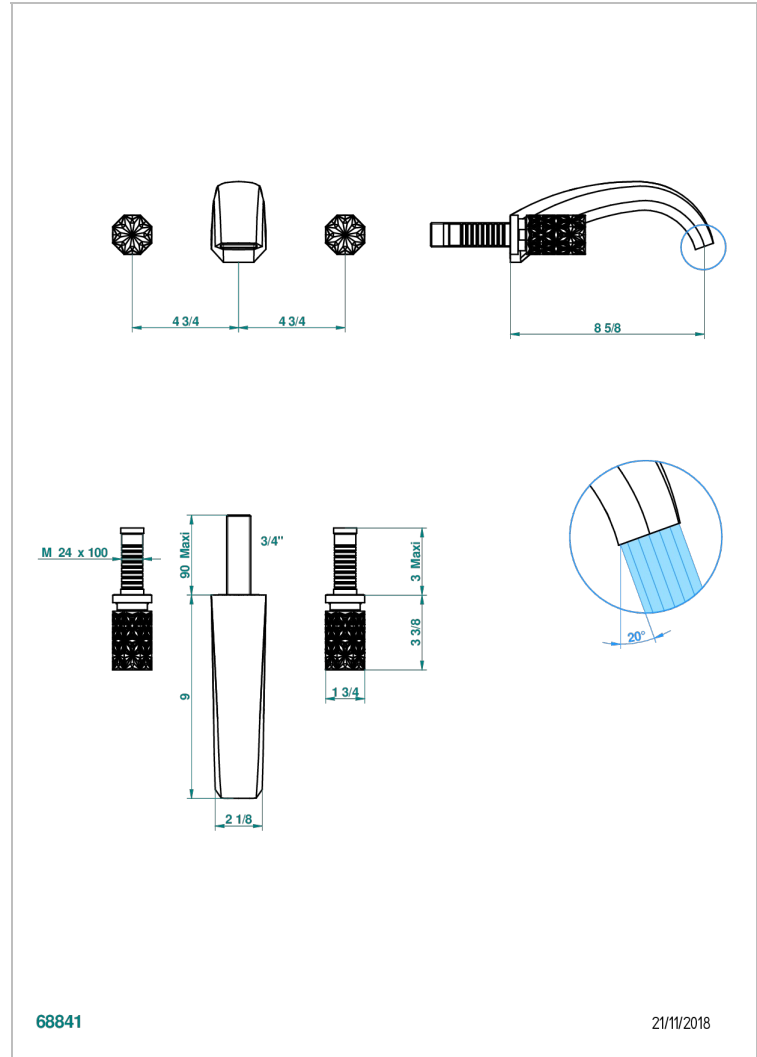

NIHAL IVORY PORCELAIN

U2N-41SGB

Trim for wall mounted 3-hole bath set only

THG[®]
PARIS

CHARACTERISTIC

- Nihal Ivory porcelain
- Trim for wall mounted 3-hole bath set only

RELATED SKU'S

- Ref. G00-40AM/US Rough parts for wall set (one counter clockwise and one clockwise cartridges)