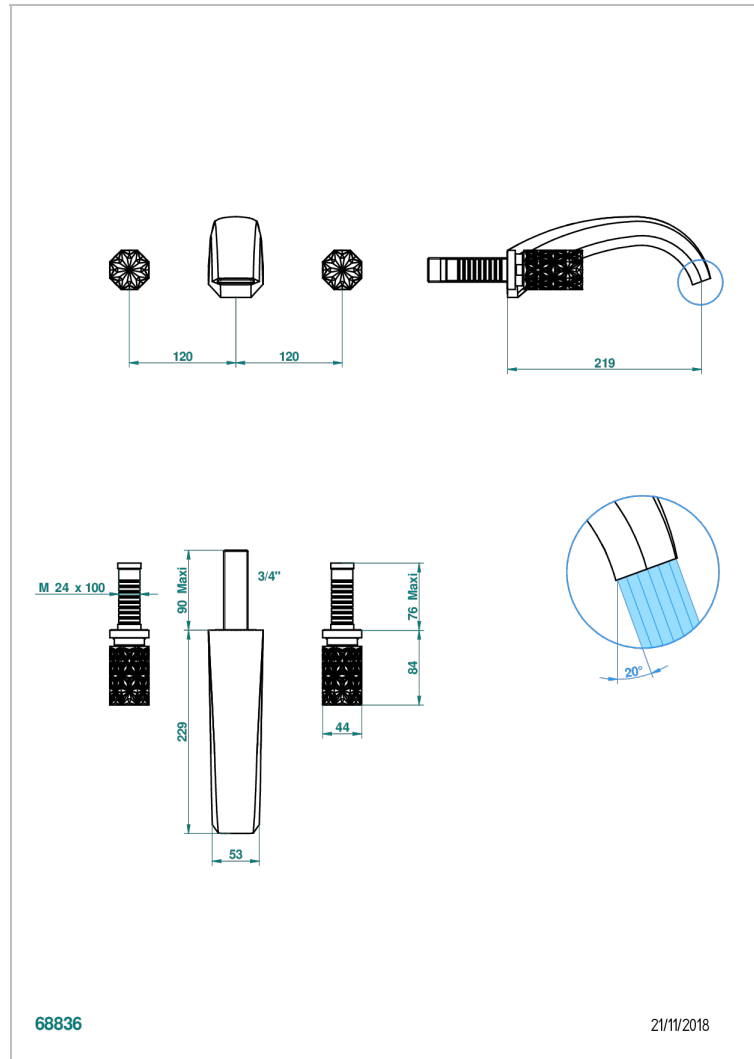

NIHAL BLACK PORCELAIN

U2P-41SGB

Trim for wall mounted 3-hole bath set only

CHARACTERISTIC

- Nihal Black porcelain
- Trim for wall mounted 3-hole bath set only

RELATED SKU'S

- Ref. G00-40AM/US Rough parts for wall set (one counter clockwise and one clockwise cartridges)