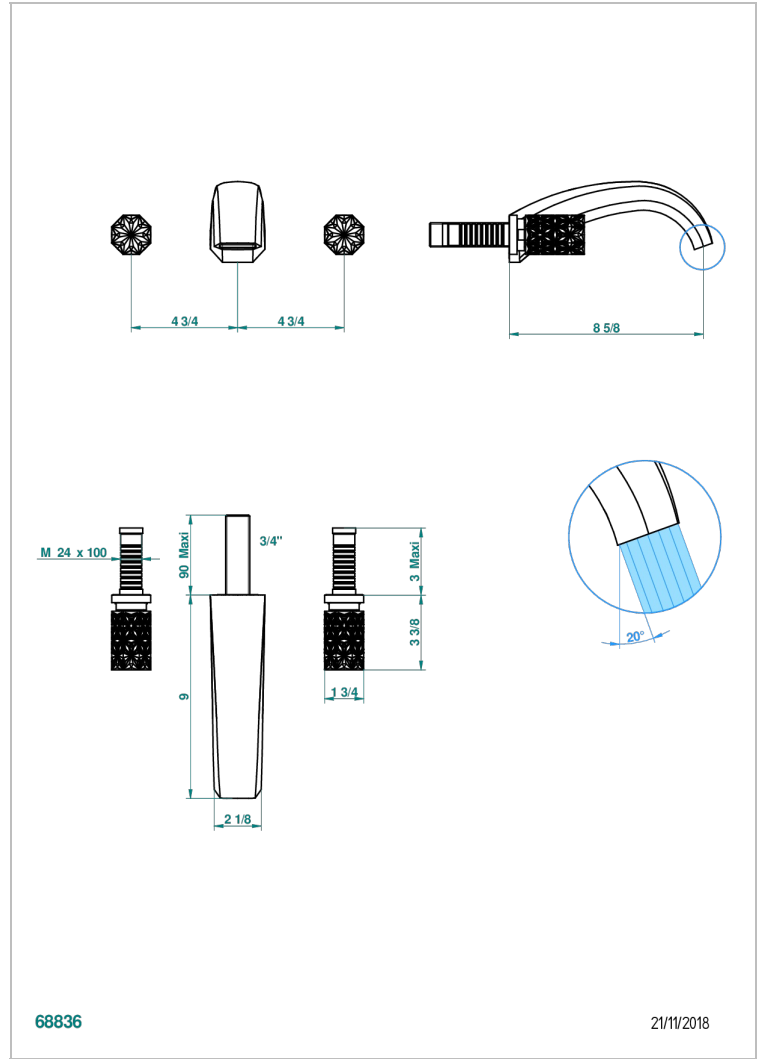

# NIHAL BLACK PORCELAIN

U2P-41SGB

Trim for wall mounted 3-hole bath set only

THG<sup>®</sup>  
PARIS

68836

21/11/2018

## CHARACTERISTIC

- Nihal Black porcelain
- Trim for wall mounted 3-hole bath set only

## RELATED SKU'S

- Ref. G00-40AM/US Rough parts for wall set (one counter clockwise and one clockwise cartridges)