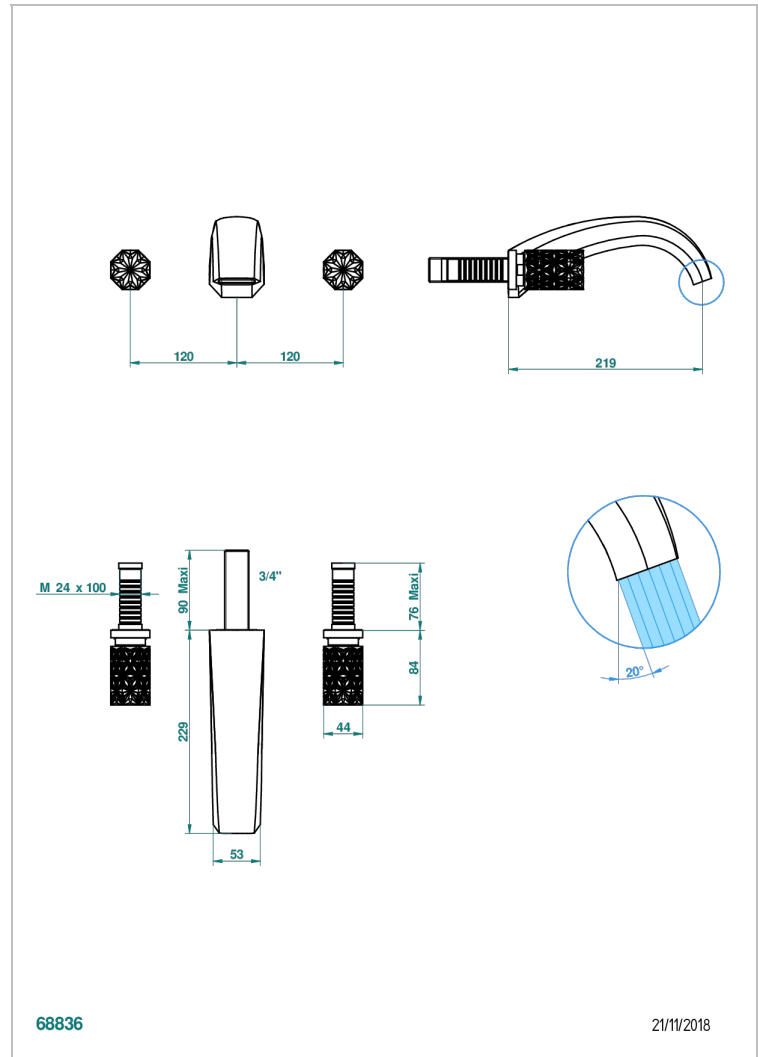

NIHAL PORCELANA NEGRA

U2P-41SGB

Trim only for wall mounted 3-hole bath mixer

THG[®]
PARIS

CARACTERÍSTICAS

- Nihal porcelana negra
- Trim only for wall mounted 3-hole bath mixer

PRODUCTOS RELACIONADOS

- Ref. G00-40AC Rough parts for wall mounted 3 hole mixer, cross handle version
- Ref. G00-40AM Rough parts for wall mounted 3 hole mixer, lever handle version