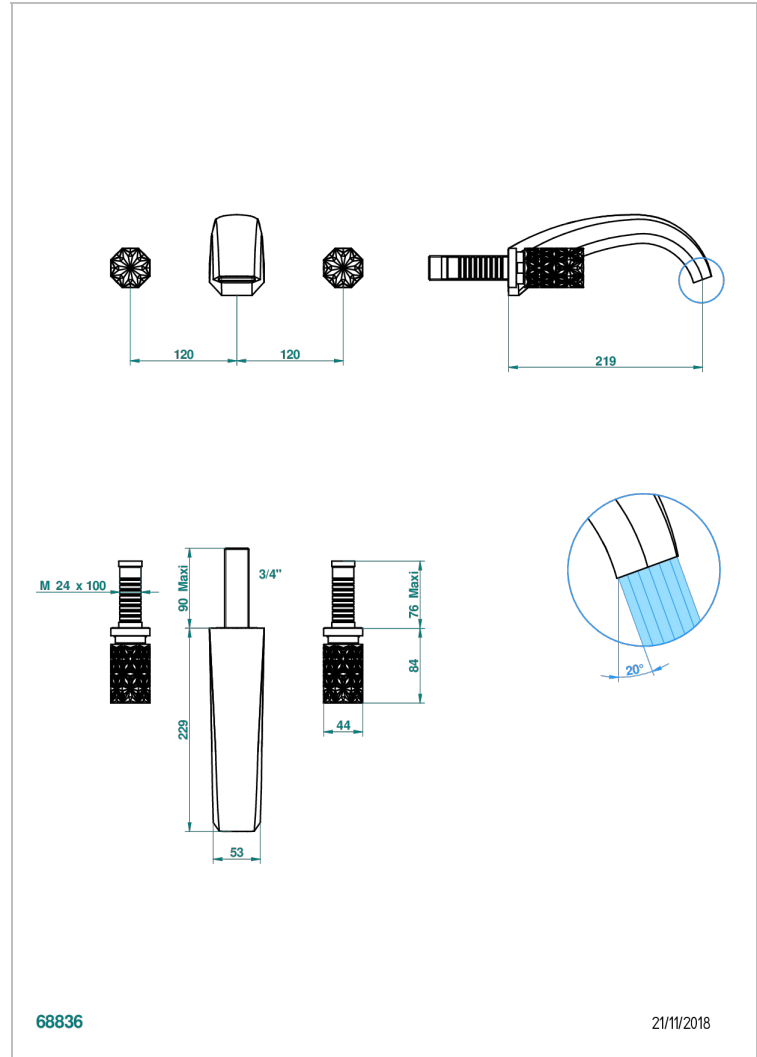

NIHAL BLACK PORCELAIN

U2P-41SGB

Trim only for wall mounted 3-hole bath mixer

CHARACTERISTIC

- Nihal Black porcelain
- Trim only for wall mounted 3-hole bath mixer

RELATED SKU'S

- Ref. G00-40AC Rough parts for wall mounted 3 hole mixer, cross handle version
- Ref. G00-40AM Rough parts for wall mounted 3 hole mixer, lever handle version