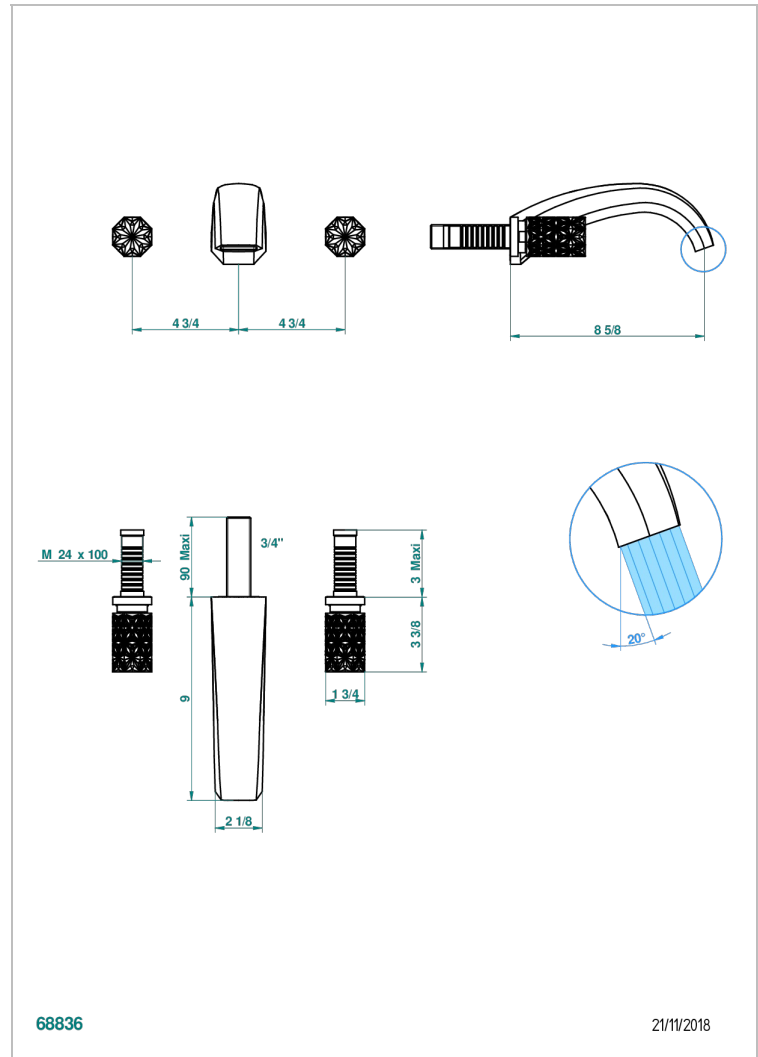

NIHAL PORCELANA NEGRA

U2P-41SGB

Trim only for wall mounted 3-hole bath mixer

THG[®]
PARIS

CARACTERÍSTICAS

- Nihal porcelana negra
- Trim only for wall mounted 3-hole bath mixer

PRODUCTOS RELACIONADOS

- Ref. G00-40AC Rough parts for wall mounted 3 hole mixer, cross handle version
- Ref. G00-40AM Rough parts for wall mounted 3 hole mixer, lever handle version