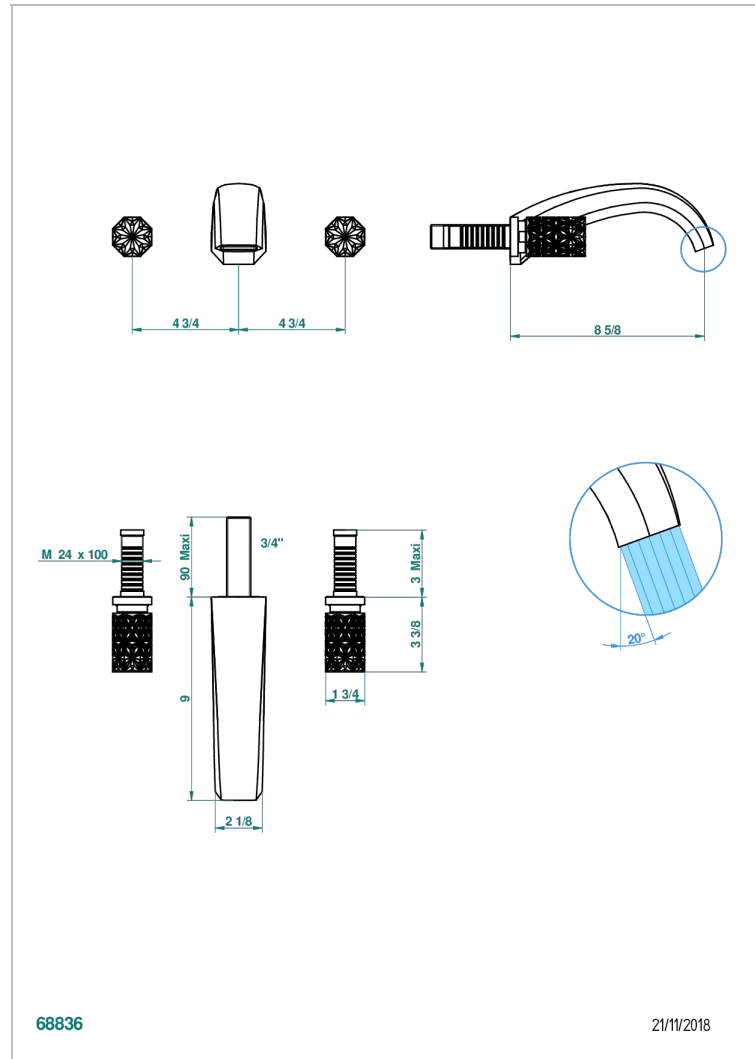

NIHAL BLACK PORCELAIN

U2P-41SGB

Trim only for wall mounted 3-hole bath mixer

CHARACTERISTIC

- Nihal Black porcelain
- Trim only for wall mounted 3-hole bath mixer

RELATED SKU'S

- Ref. G00-40AC Rough parts for wall mounted 3 hole mixer, cross handle version
- Ref. G00-40AM Rough parts for wall mounted 3 hole mixer, lever handle version