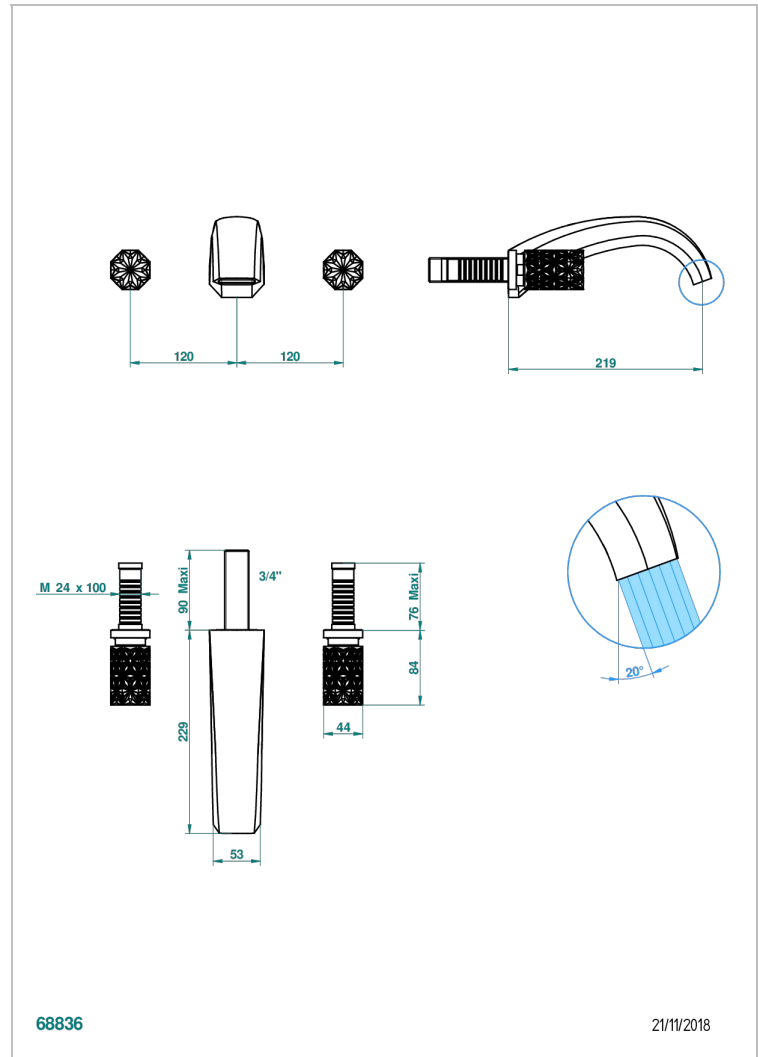

# NIHAL PORCELANA NEGRA

U2P-41SGB

Trim only for wall mounted 3-hole bath mixer

THG<sup>®</sup>  
PARIS

## CARACTERÍSTICAS

- Nihal porcelana negra
- Trim only for wall mounted 3-hole bath mixer

## PRODUCTOS RELACIONADOS

- Ref. G00-40AC Rough parts for wall mounted 3 hole mixer, cross handle version
- Ref. G00-40AM Rough parts for wall mounted 3 hole mixer, lever handle version