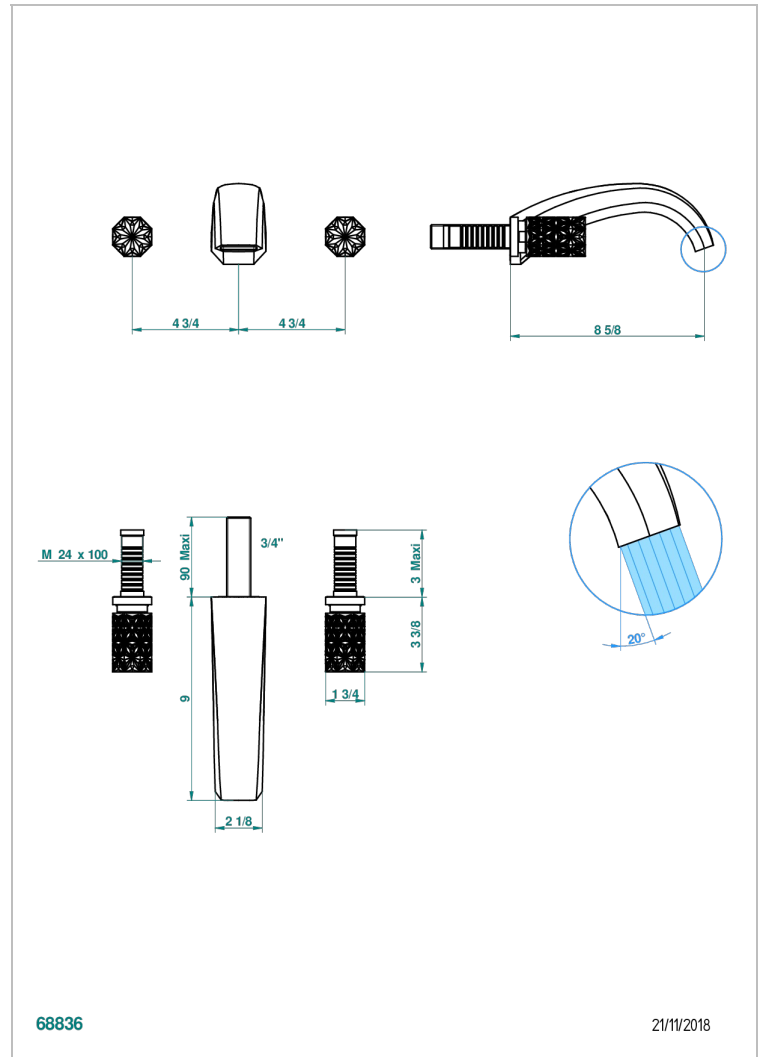

# NIHAL PORCELANA NEGRA

U2P-41SGB

Trim only for wall mounted 3-hole bath mixer

THG<sup>®</sup>  
PARIS

## CARACTERÍSTICAS

- Nihal porcelana negra
- Trim only for wall mounted 3-hole bath mixer

## PRODUCTOS RELACIONADOS

- Ref. G00-40AC Rough parts for wall mounted 3 hole mixer, cross handle version
- Ref. G00-40AM Rough parts for wall mounted 3 hole mixer, lever handle version