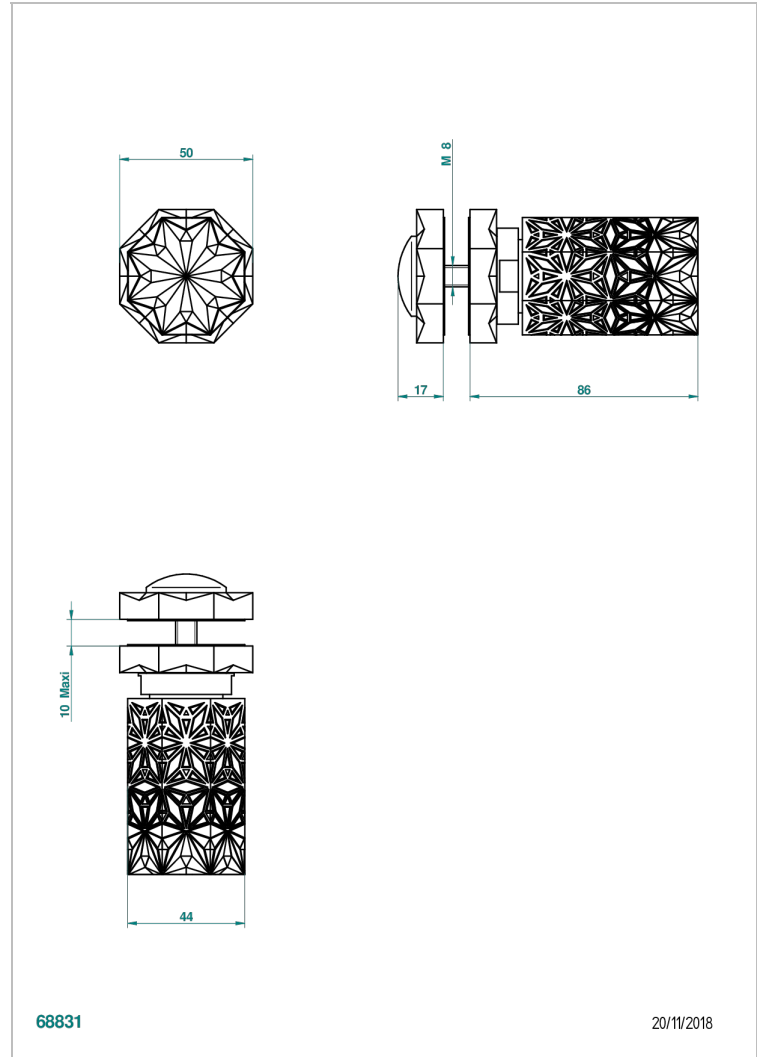

## CHARACTERISTIC

- Nihal Blue porcelain
- Large knob