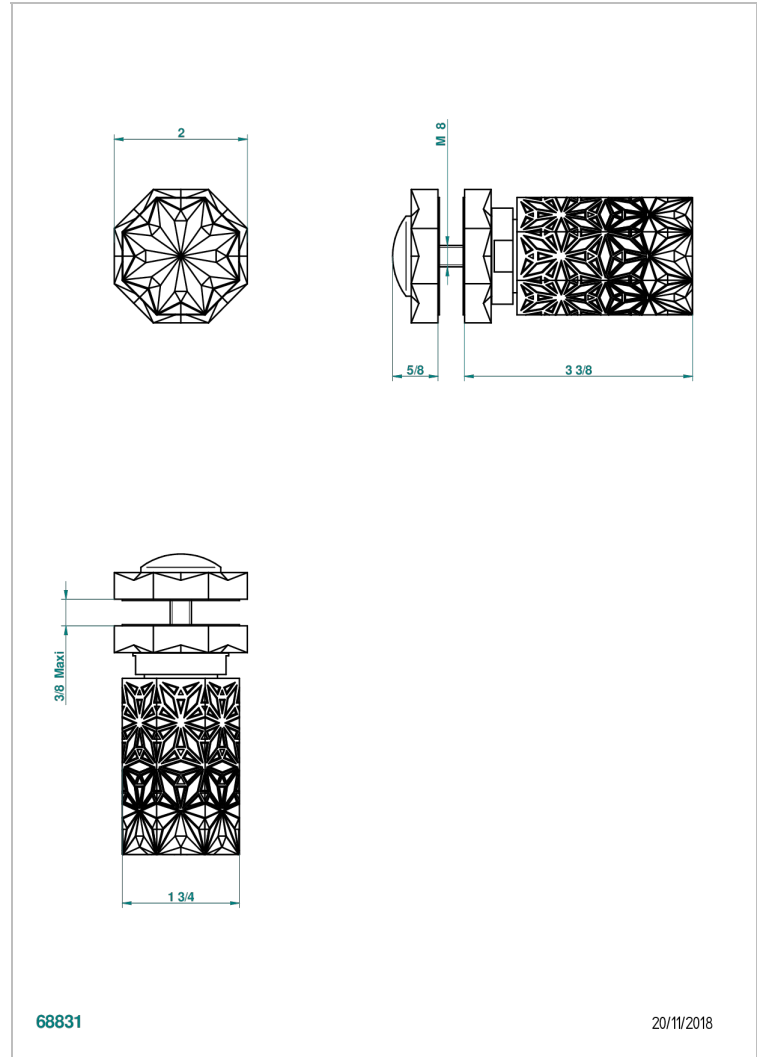

NIHAL BLUE PORCELAIN

U2L-639V

Large knob

68831

20/11/2018

CHARACTERISTIC

- Nihal Blue porcelain
- Large knob

AVAILABLE FINITIONS