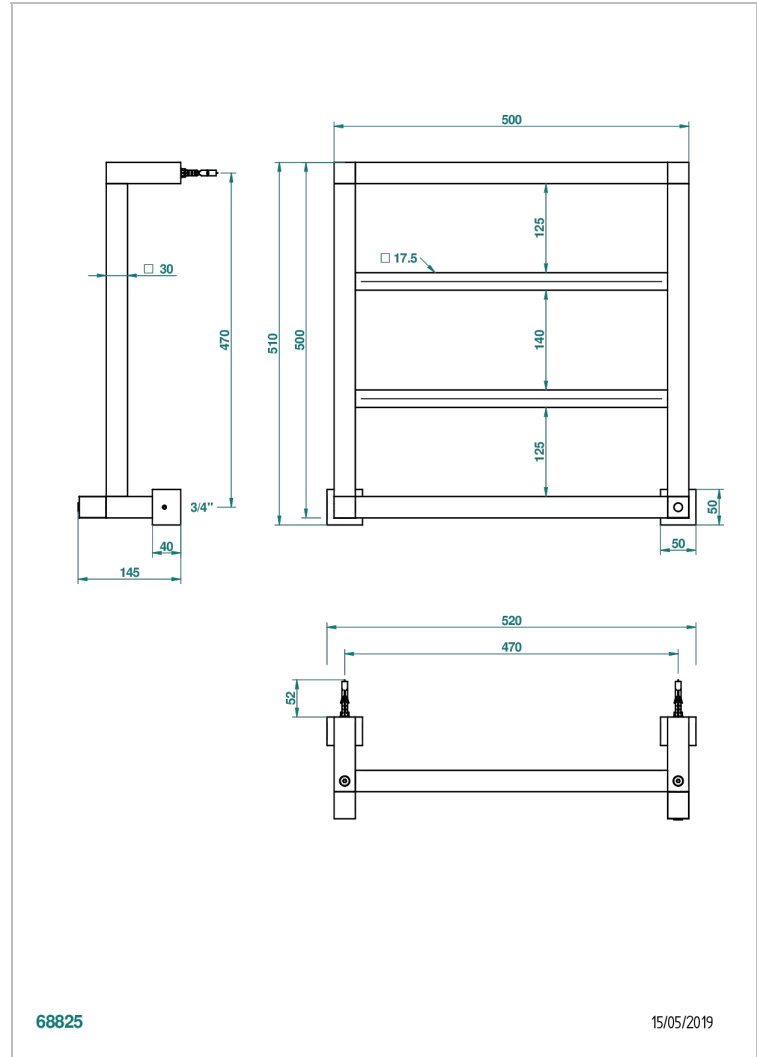

TOWEL WARMER - CONTEMPORARY

B6B-TWS4H

Contemporary square towel warmer, 4 rails, 520 mm x 510 mm, hydronic, neutral handle

THG[®]
PARIS

CHARACTERISTIC

- Solid brass body seamless
- Connections F3/4"

TECHNICAL SPECS

- Pression : 0,5 bars < P < 3 bars (recommandée)
- Pressure : 7.25 psi < P < 43.5 psi (advised)
- Température eau maximale conseillée : 60°C
- Maximum water temperature advised: 140°F
- Hauteur minimale au sol (maximum height from the ground) : 60 cm (24")
- Puissance / Power : 64W à Delta T 30