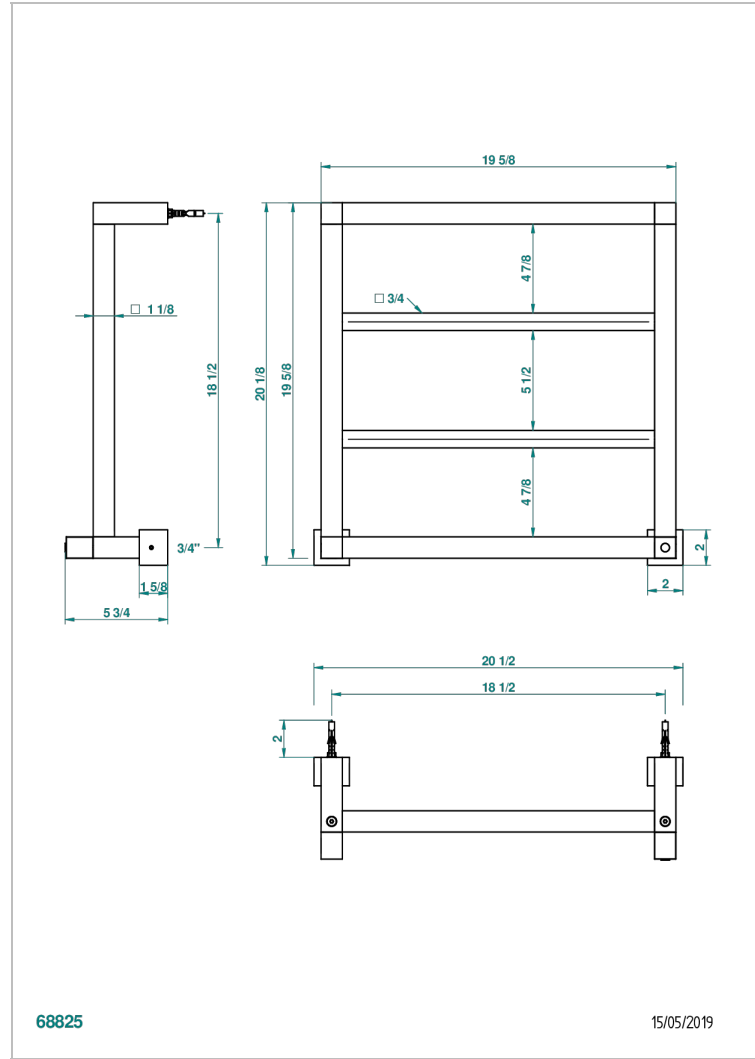

# TOWEL WARMER - CONTEMPORARY

B6B-TWS4H

Contemporary square towel warmer, 4 rails, 520 mm x 510 mm, hydronic, neutral handle

THG<sup>®</sup>  
PARIS

## CHARACTERISTIC

- Solid brass body seamless
- Connections F3/4"

## TECHNICAL SPECS

- Pression : 0,5 bars < P < 3 bars (recommandée)
- Pressure : 7.25 psi < P < 43.5 psi (advised)
- Température eau maximale conseillée : 60°C
- Maximum water temperature advised: 140°F
- Hauteur minimale au sol (maximum height from the ground) : 60 cm (24")
- Puissance / Power : 64W à Delta T 30