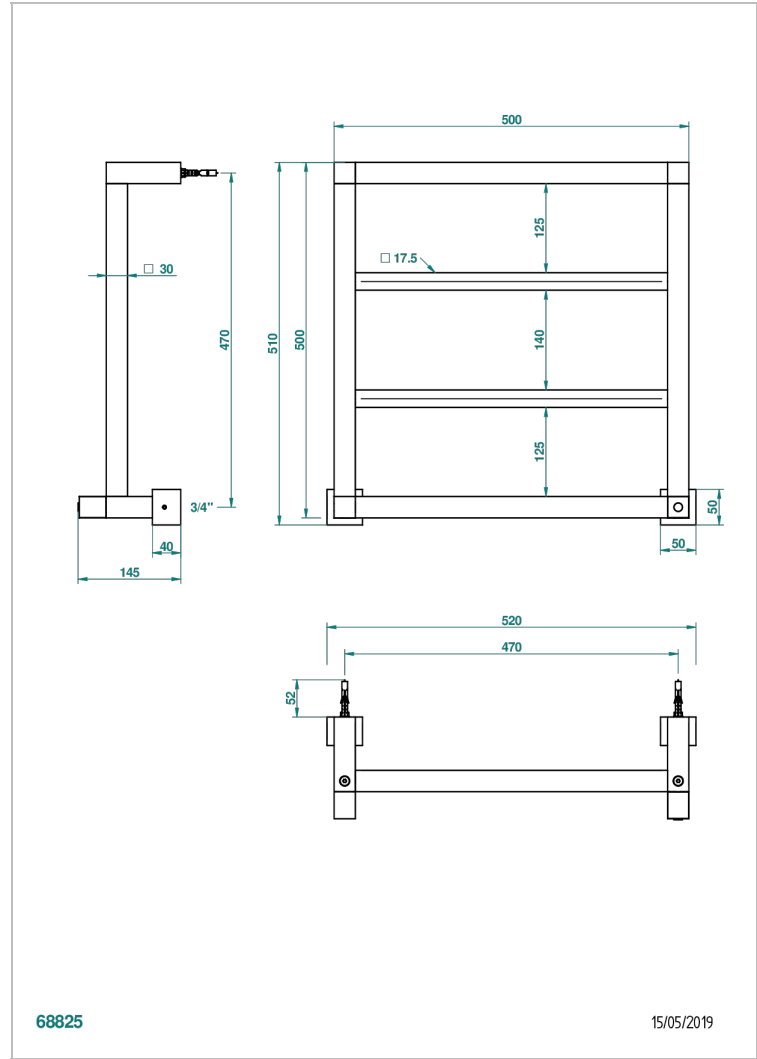

# TOWEL WARMER - CONTEMPORARY

B6B-TWS4H

Contemporary square towel warmer, 4 rails, 520 mm x 510 mm, hydronic, neutral handle

THG<sup>®</sup>  
PARIS

68825

15/05/2019

## CHARACTERISTIC

- Solid brass body seamless
- Connections F3/4"

## TECHNICAL SPECS

- Pression : 0,5 bars < P < 3 bars (recommandée)
- Pressure : 7.25 psi < P < 43.5 psi (advised)
- Température eau maximale conseillée : 60°C
- Maximum water temperature advised: 140°F
- Hauteur minimale au sol (maximum height from the ground) : 60 cm (24")
- Puissance / Power : 64W à Delta T 30