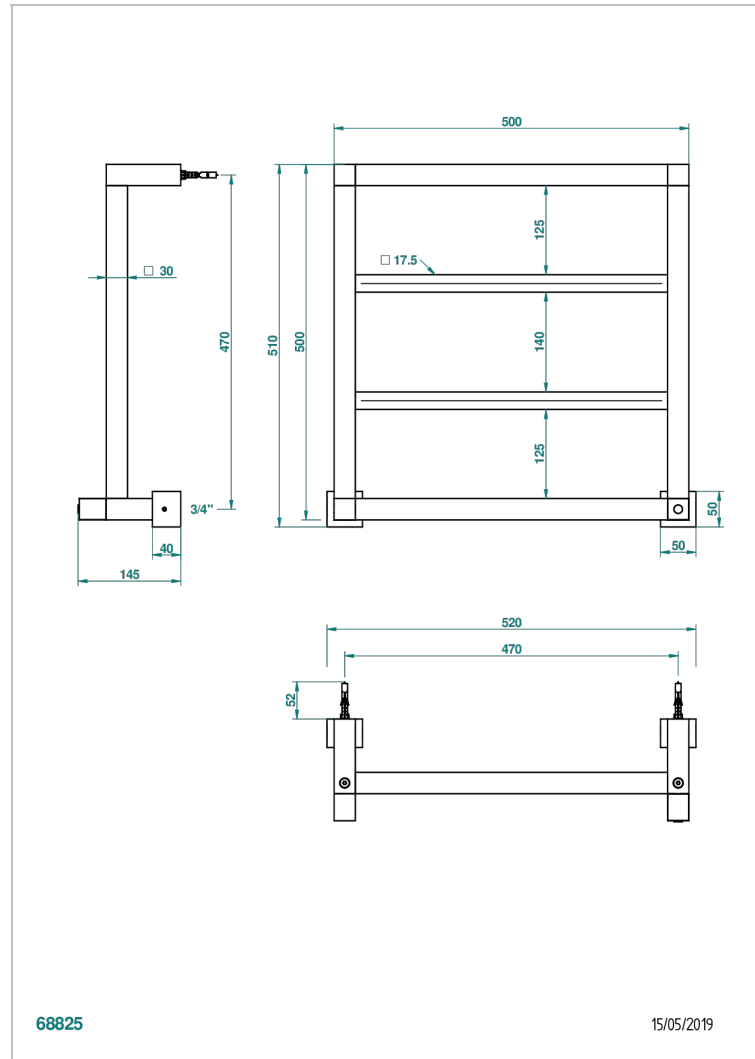

# TOWEL WARMER - CONTEMPORARY

B6B-TWS4H

Contemporary square towel warmer, 4 rails, 520 mm x 510 mm, hydronic, neutral handle

THG<sup>®</sup>  
PARIS

## CHARACTERISTIC

- Solid brass body seamless
- Connections F3/4"

## TECHNICAL SPECS

- Pression : 0,5 bars < P < 3 bars (recommandée)
- Pressure : 7.25 psi < P < 43.5 psi (advised)
- Température eau maximale conseillée : 60°C
- Maximum water temperature advised: 140°F
- Hauteur minimale au sol (maximum height from the ground) : 60 cm (24")
- Puissance / Power : 64W à Delta T 30