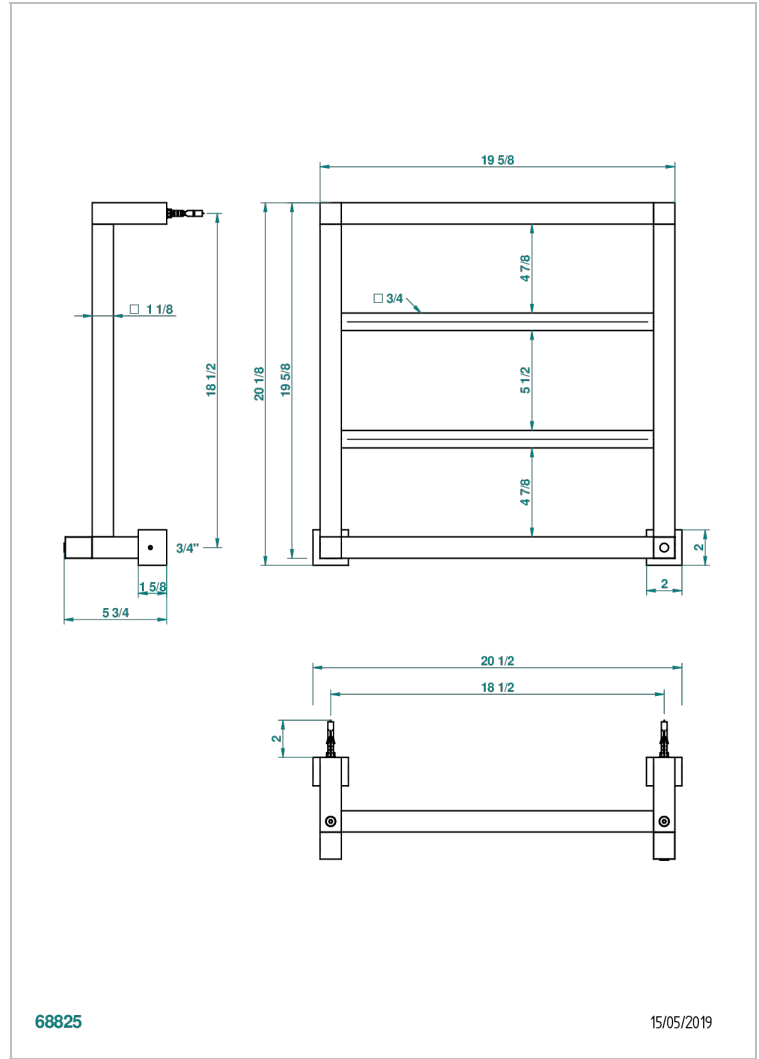

# TOWEL WARMER - CONTEMPORARY

B6B-TWS4H

Contemporary square towel warmer, 4 rails, 520 mm x 510 mm, hydronic, neutral handle

THG<sup>®</sup>  
PARIS

68825

15/05/2019

## CHARACTERISTIC

- Solid brass body seamless
- Connections F3/4"

## TECHNICAL SPECS

- Pression : 0,5 bars < P < 3 bars (recommandée)
- Pressure : 7.25 psi < P < 43.5 psi (advised)
- Température eau maximale conseillée : 60°C
- Maximum water temperature advised: 140°F
- Hauteur minimale au sol (maximum height from the ground) : 60 cm (24")
- Puissance / Power : 64W à Delta T 30