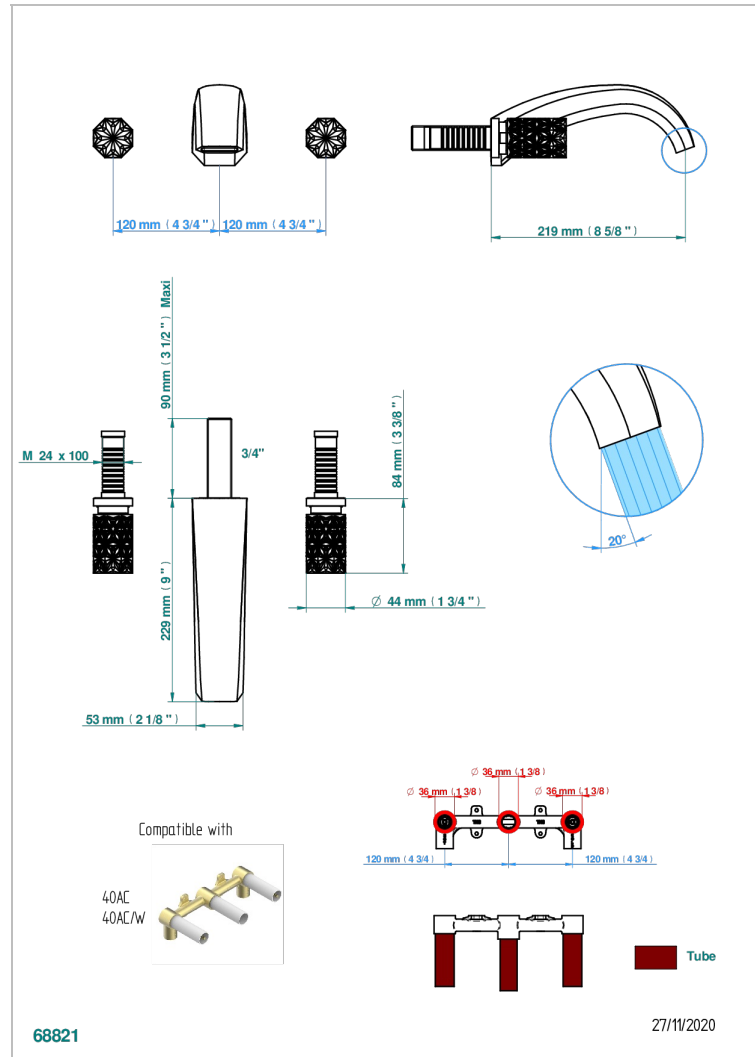

# NIHAL GREEN PORCELAIN

U2R-41SGB

Trim for wall mounted 3-hole bath set only

## CHARACTERISTIC

- Nihal Green porcelain
- Trim for wall mounted 3-hole bath set only

## RELATED SKU'S

- Ref. G00-40AM/US Rough parts for wall set (one counter clockwise and one clockwise cartridges)