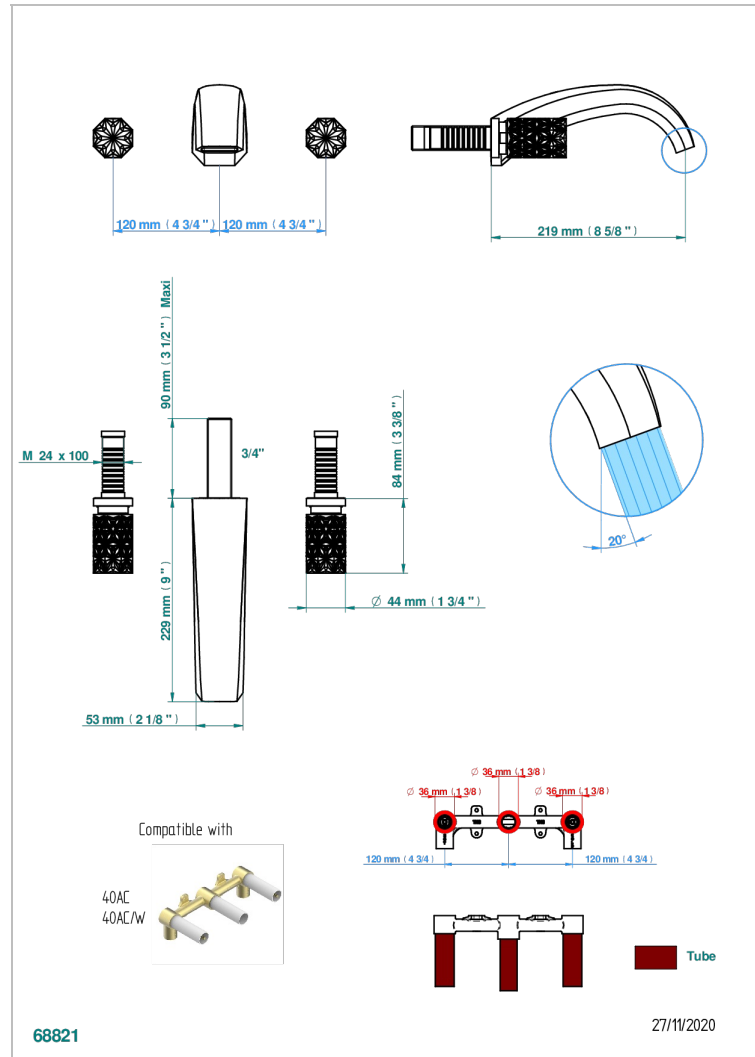

NIHAL GREEN PORCELAIN

U2R-41SGB

Trim only for wall mounted 3-hole bath mixer

CHARACTERISTIC

- Nihal Green porcelain
- Trim only for wall mounted 3-hole bath mixer

RELATED SKU'S

- Ref. G00-40AC Rough parts for wall mounted 3 hole mixer, cross handle version
- Ref. G00-40AM Rough parts for wall mounted 3 hole mixer, lever handle version