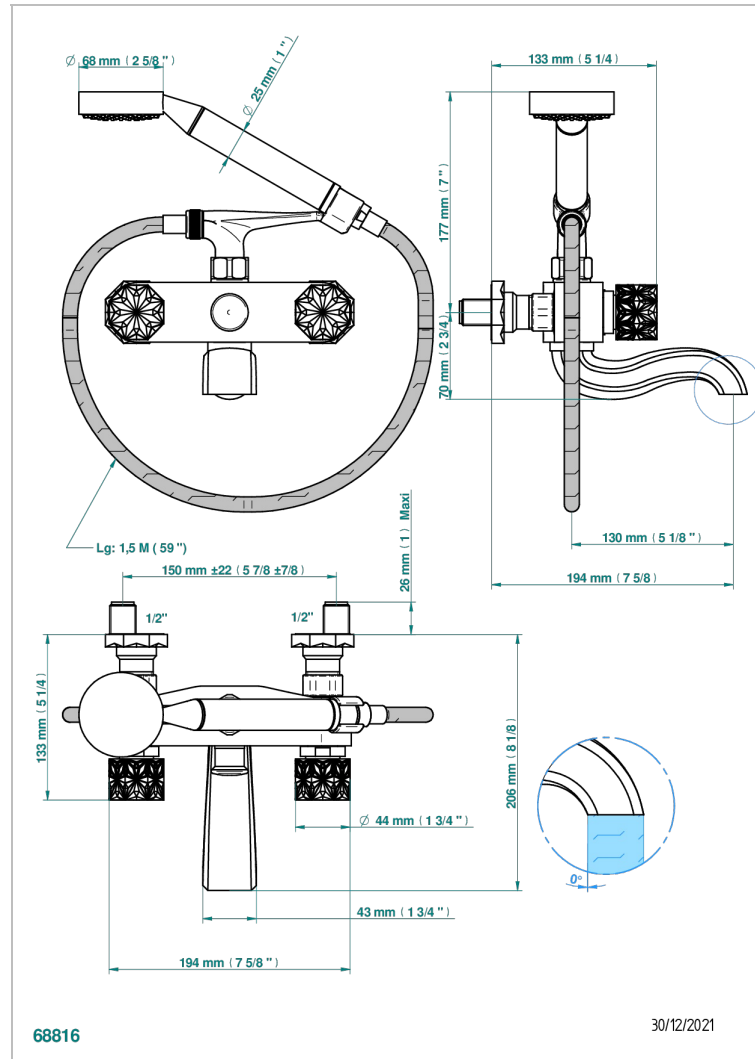

NIHAL IVORY PORCELAIN

U2N-13B

Wall mounted 2-hole bath/shower mixer, shower and hose

CHARACTERISTIC

- ACS : 21ACCLY033

STANDARDS

AVAILABLE FINITIONS

Antique nickel - H28
Black ceram - D30
Blush PVD - H62
Brass color PVD - H49
Brown bronze color PVD - F33
Gold color PVD - H52