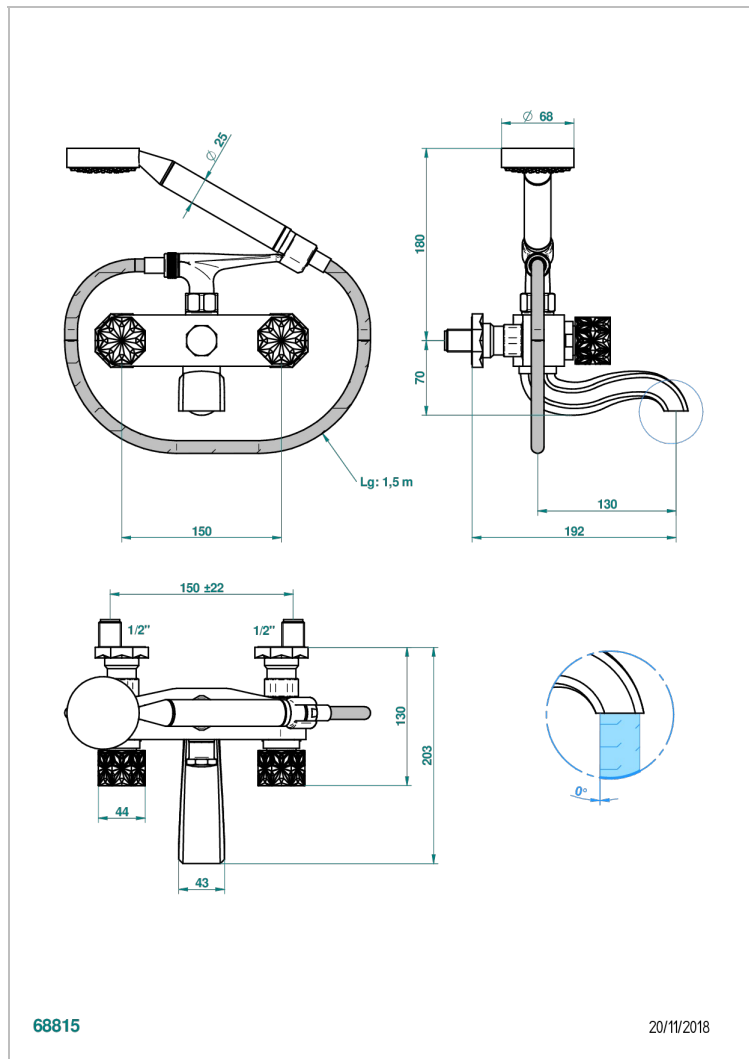

NIHAL BLACK PORCELAIN

U2P-13B

Wall mounted 2-hole bath/shower mixer, shower and hose

CHARACTERISTIC

- ACS : 21ACCLY033

STANDARDS

AVAILABLE FINITIONS

Antique nickel - H28
Black ceram - D30
Blush PVD - H62
Brass color PVD - H49
Brown bronze color PVD - F33
Gold color PVD - H52