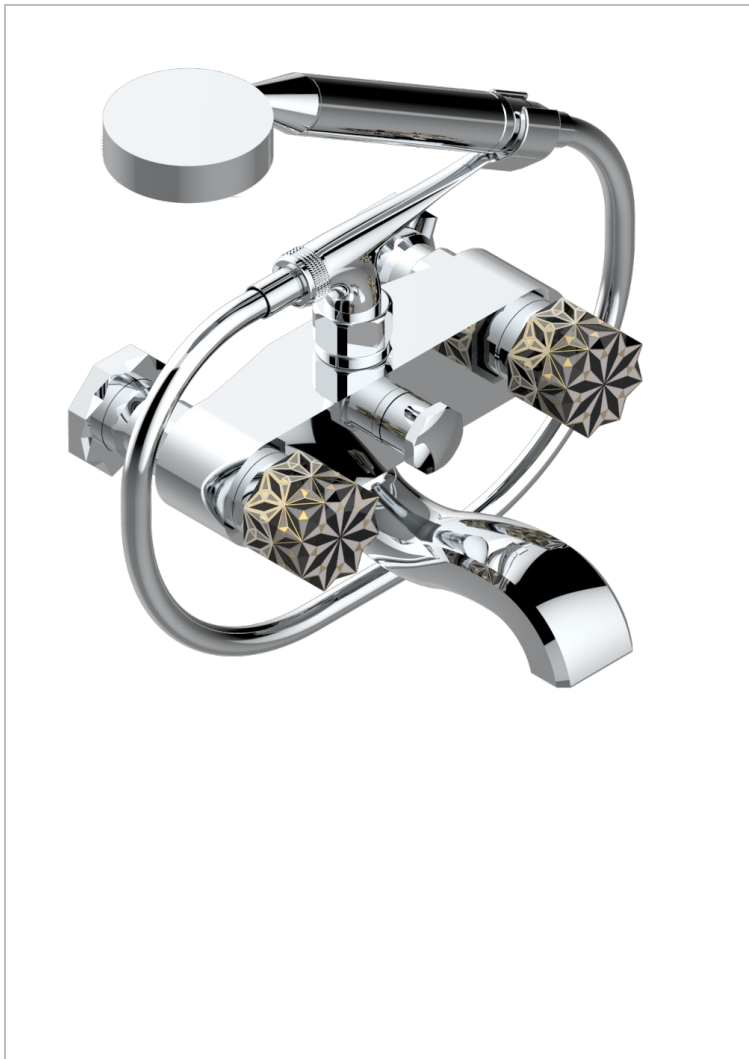

# NIHAL BLACK PORCELAIN

U2P-13B

Wall mounted 2-hole bath/shower mixer, shower and hose

68815

20/11/2018

## CHARACTERISTIC

- ACS : 21ACCLY033

## AVAILABLE FINITIONS

Antique nickel - H28  
Black ceram - D30  
Blush PVD - H62  
Brass color PVD - H49  
Brown bronze color PVD - F33  
Gold color PVD - H52

Graphite PVD - H64  
Lacquered light bronze - D01  
Matt Umber PVD - H67  
Matt blush PVD - H60  
Matt brass color PVD - H50  
Matt brown bronze color PVD - F34