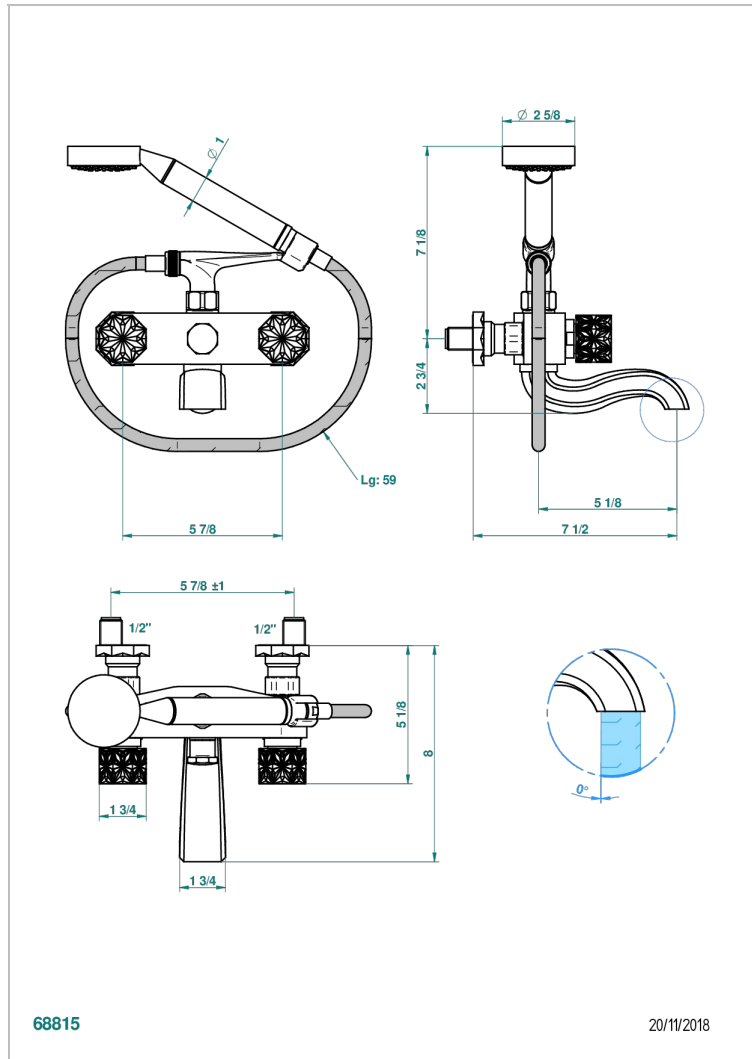

# NIHAL BLACK PORCELAIN

U2P-13B

Wall mounted 2-hole bath/shower mixer, shower and hose

68815

20/11/2018