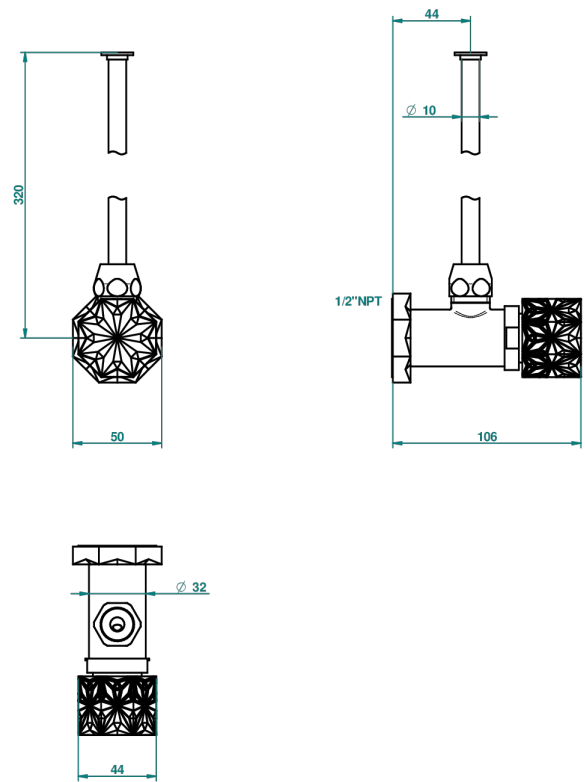

# NIHAL PORCELANA AZUL

U2L-181/SWC

Angle valve with 3/8 toiletsupply quick adaptator set

THG<sup>®</sup>  
PARIS

68718

19/11/2018

## CARACTERÍSTICAS

- Nihal porcelana azul
- Angle valve with 3/8 toiletsupply quick adaptator set