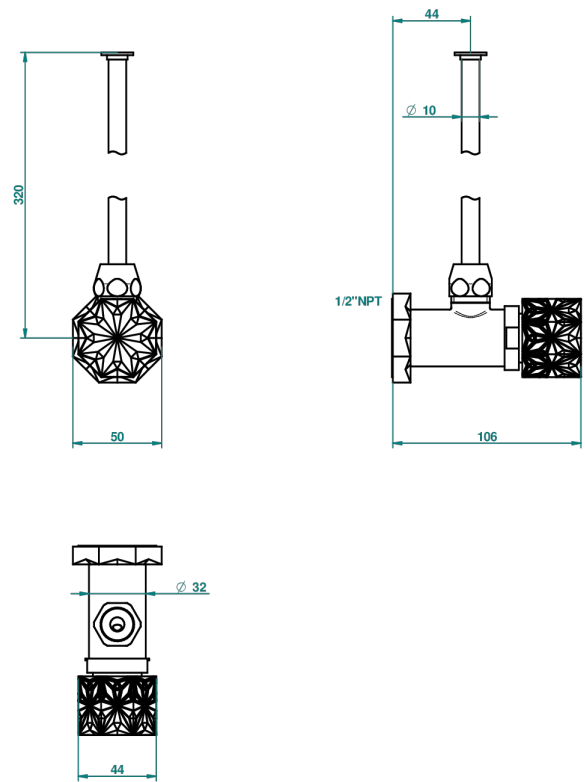

# NIHAL BLUE PORCELAIN

U2L-181/SWC

Angle supply valve with 3/8" adaptor set for toilet

68718

19/11/2018

## CHARACTERISTIC

- Nihal Blue porcelain
- Angle supply valve with 3/8" adaptor set for toilet