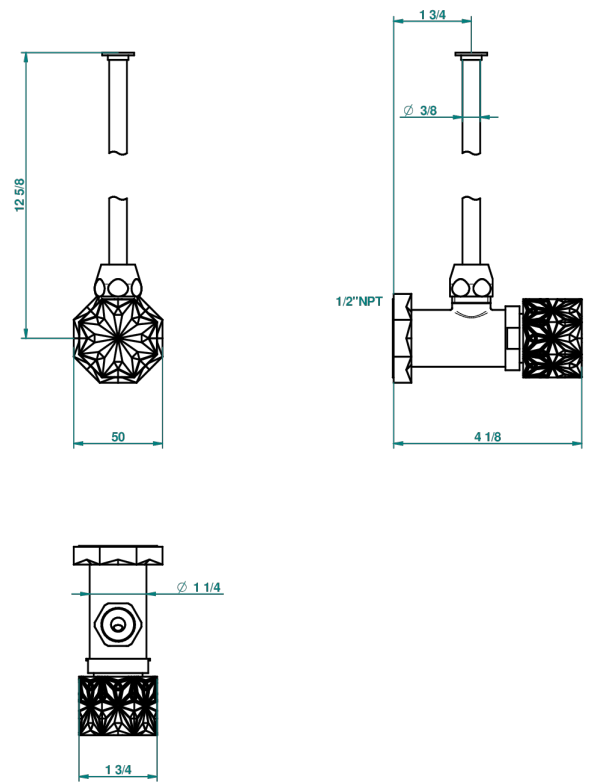

NIHAL PORCELANA AZUL

U2L-181/SWC

Angle valve with 3/8 toiletsupply quick adaptator set

THG[®]
PARIS

68718

19/11/2018

CARACTERÍSTICAS

- Nihal porcelana azul
- Angle valve with 3/8 toiletsupply quick adaptator set