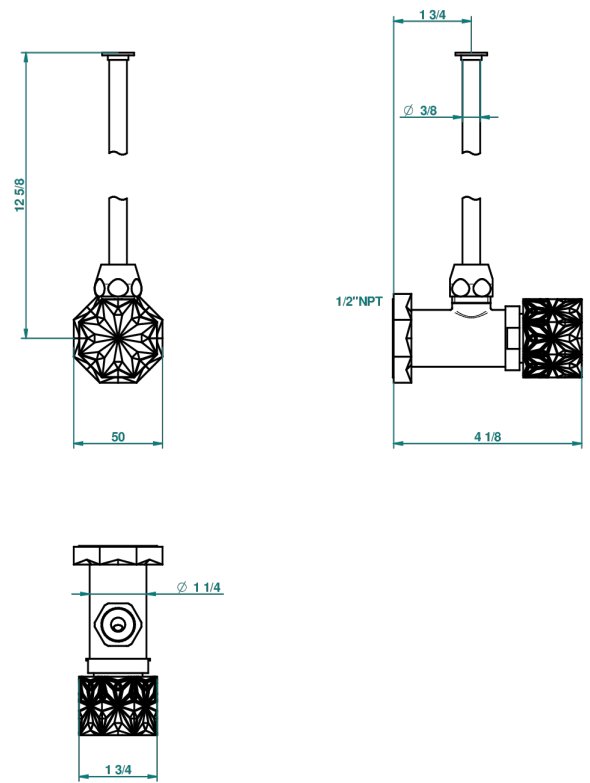

NIHAL BLUE PORCELAIN

U2L-181/SWC

Angle supply valve with 3/8" adaptor set for toilet

68718

19/11/2018

CHARACTERISTIC

- Nihal Blue porcelain
- Angle supply valve with 3/8" adaptor set for toilet

AVAILABLE FINITIONS