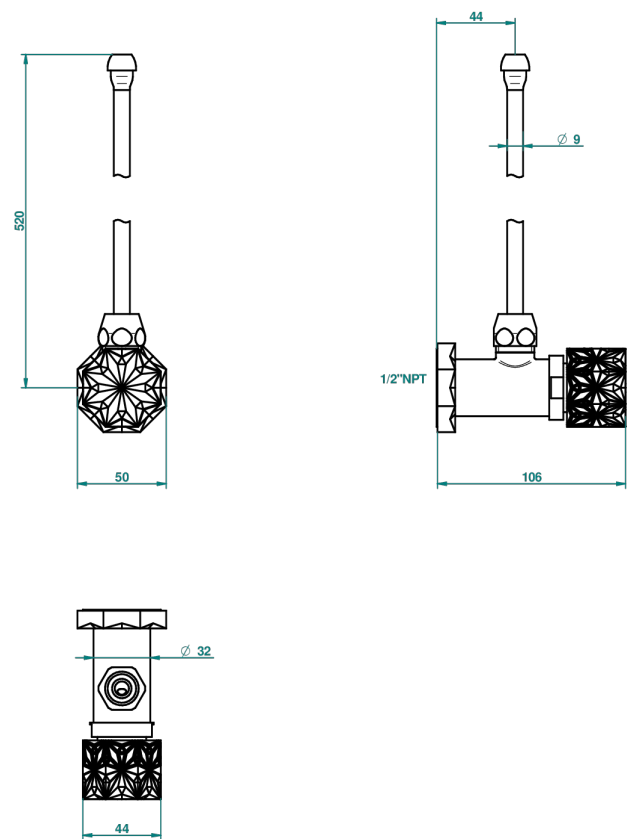

NIHAL PORCELANA AZUL

U2L-181/SLA

Angle valve with 3/8 supply lavatory quick adaptor set

THG[®]
PARIS

68717

19/11/2018

CARACTERÍSTICAS

- Nihal porcelana azul
- Angle valve with 3/8 supply lavatory quick adaptor set