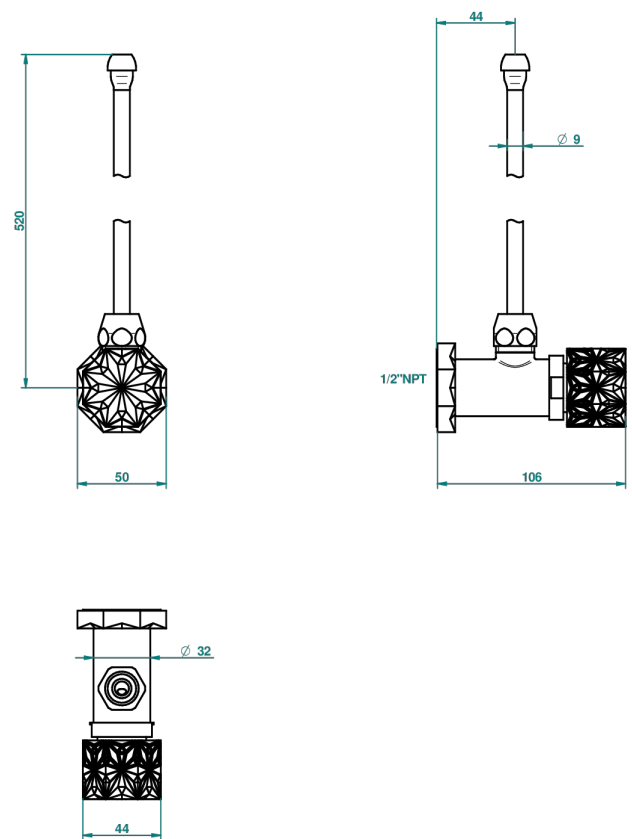

NIHAL BLUE PORCELAIN

U2L-181/SLA

Angle supply valve with 3/8" adaptor set

68717

19/11/2018

CHARACTERISTIC

- Nihal Blue porcelain
- Angle supply valve with 3/8" adaptor set

AVAILABLE FINITIONS