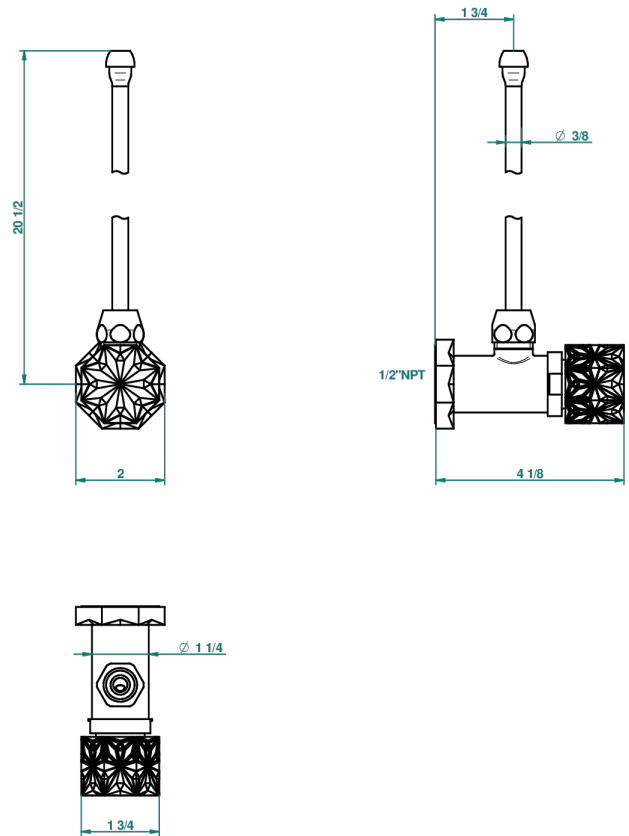

# NIHAL PORCELANA AZUL

U2L-181/SLA

Angle valve with 3/8 supply lavatory quick adaptor set

THG<sup>®</sup>  
PARIS

68717

19/11/2018

## CARACTERÍSTICAS

- Nihal porcelana azul
- Angle valve with 3/8 supply lavatory quick adaptor set