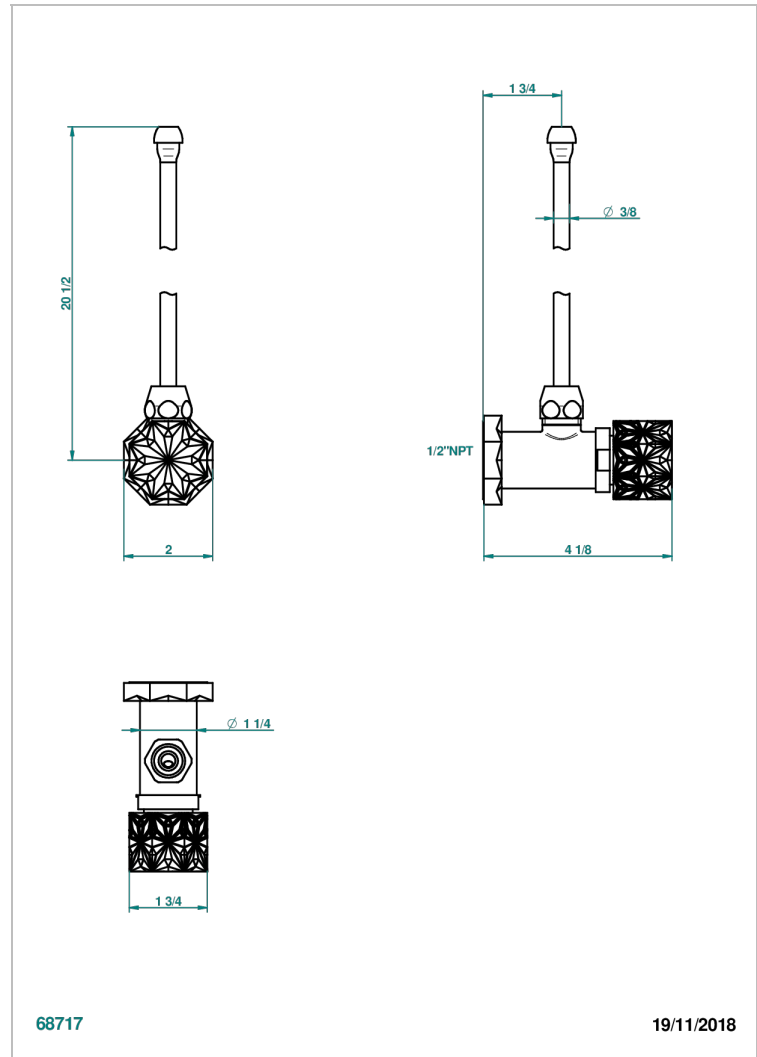

NIHAL BLUE PORCELAIN

U2L-181/SLA

Angle supply valve with 3/8" adaptor set

CHARACTERISTIC

- Nihal Blue porcelain
- Angle supply valve with 3/8" adaptor set

AVAILABLE FINITIONS

Black ceram - D30
Blush PVD - H62
Brass color PVD - H49
Brown bronze color PVD - F33
Chrome polished - A02
Chrome polished / gold polished - G02