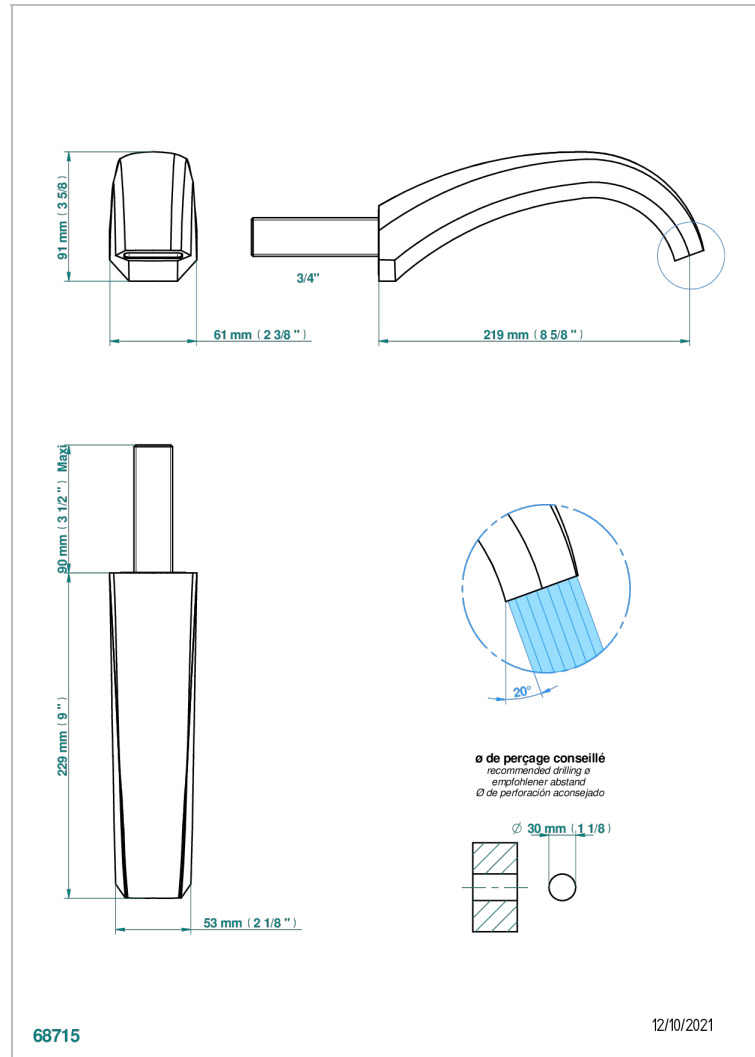

# NIHAL GREEN PORCELAIN

U2R-42SGB

Bath spout, wall mounted

THG<sup>®</sup>  
PARIS

## CHARACTERISTIC

- Nihal Green porcelain
- Bath spout, wall mounted