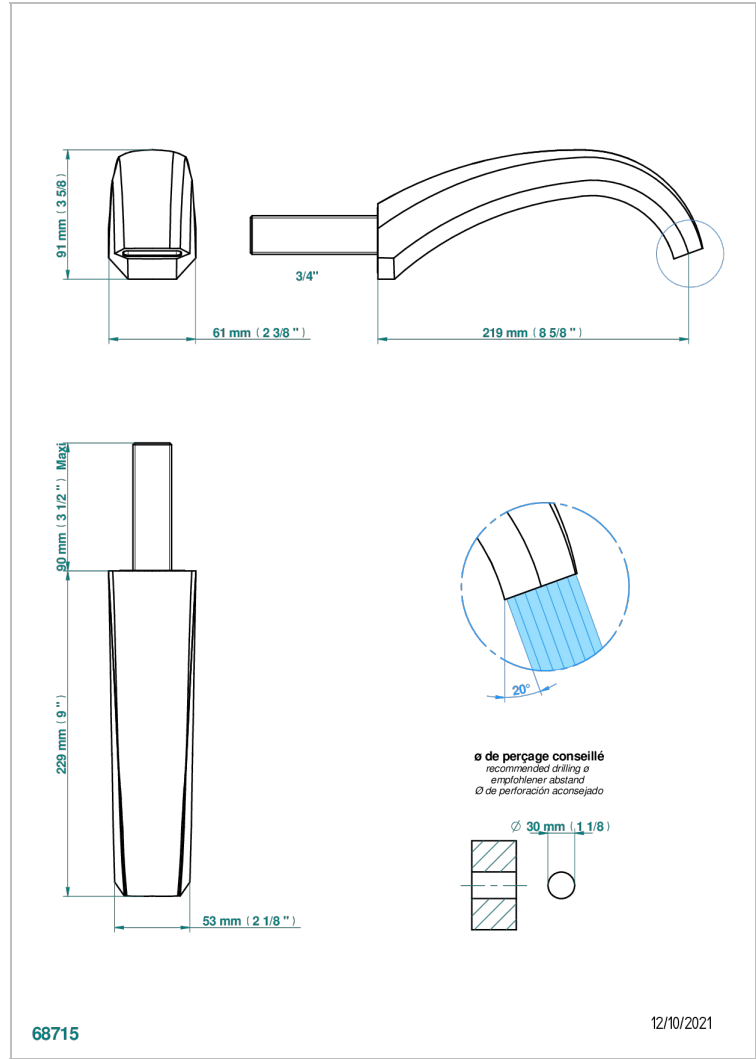

# NIHAL GREEN PORCELAIN

U2R-42SGB

Wall mounted bath spout, without T junction

## CHARACTERISTIC

- Nihal Green porcelain
- Wall mounted bath spout, without T junction