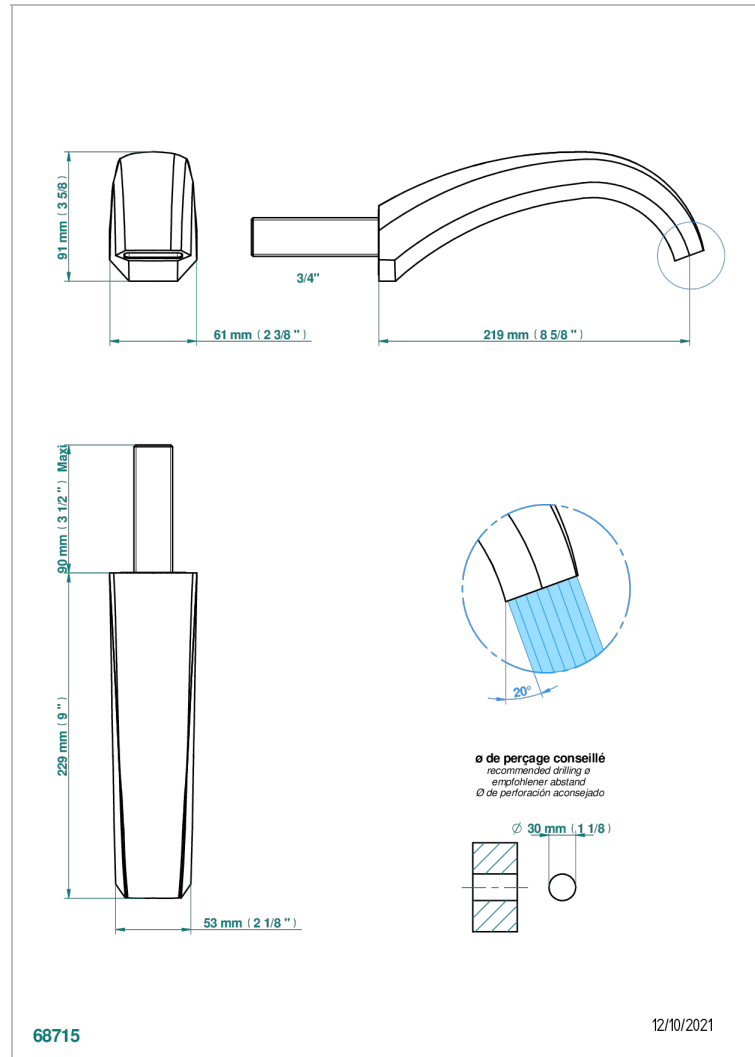

NIHAL GRUNES PORZELLAN

U2R-42SGB

Wall mounted bath spout, without T junction

THG[®]
PARIS

EIGENSCHAFTEN

- Nihal grünes Porzellan
- Wall mounted bath spout, without T junction

VERFÜGBARE OBERFLÄCHEN

Altnickel - H28
Blassgold - F30
Blassgold matt unlackiert - F31
Bronze hell - D01
Chrom - A02
Chrom / gold - G02