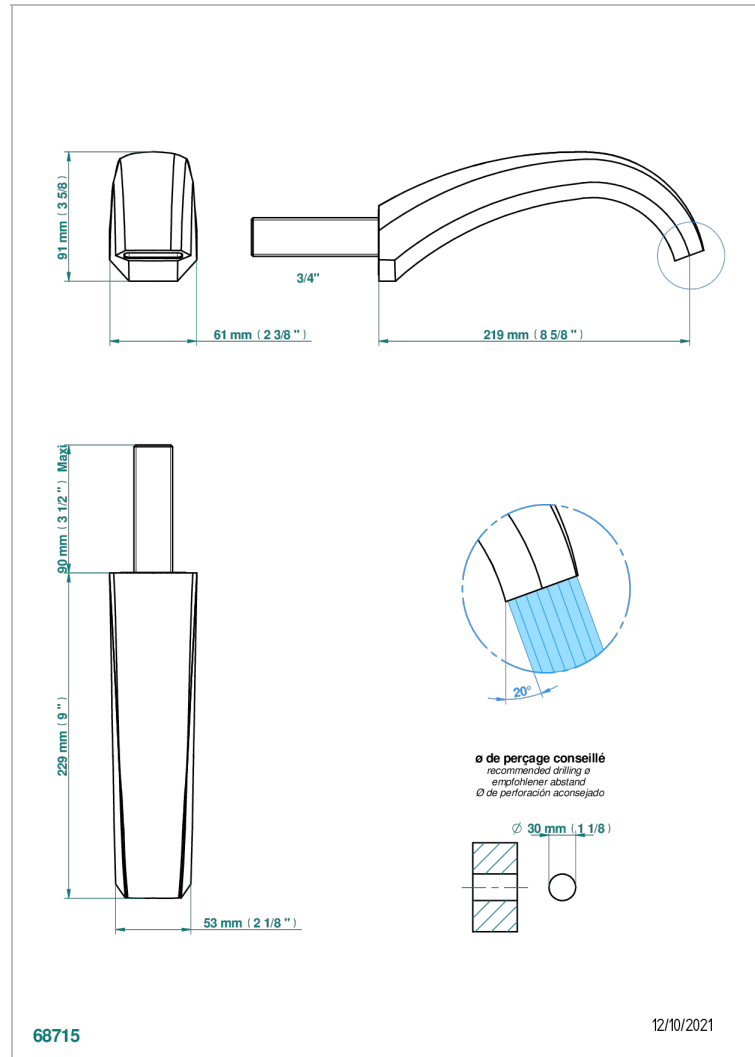

# NIHAL PORCELANA NEGRA

U2P-42SGB

Wall mounted bath spout, without T junction

THG<sup>®</sup>  
PARIS

## CARACTERÍSTICAS

- Nihal porcelana negra
- Wall mounted bath spout, without T junction