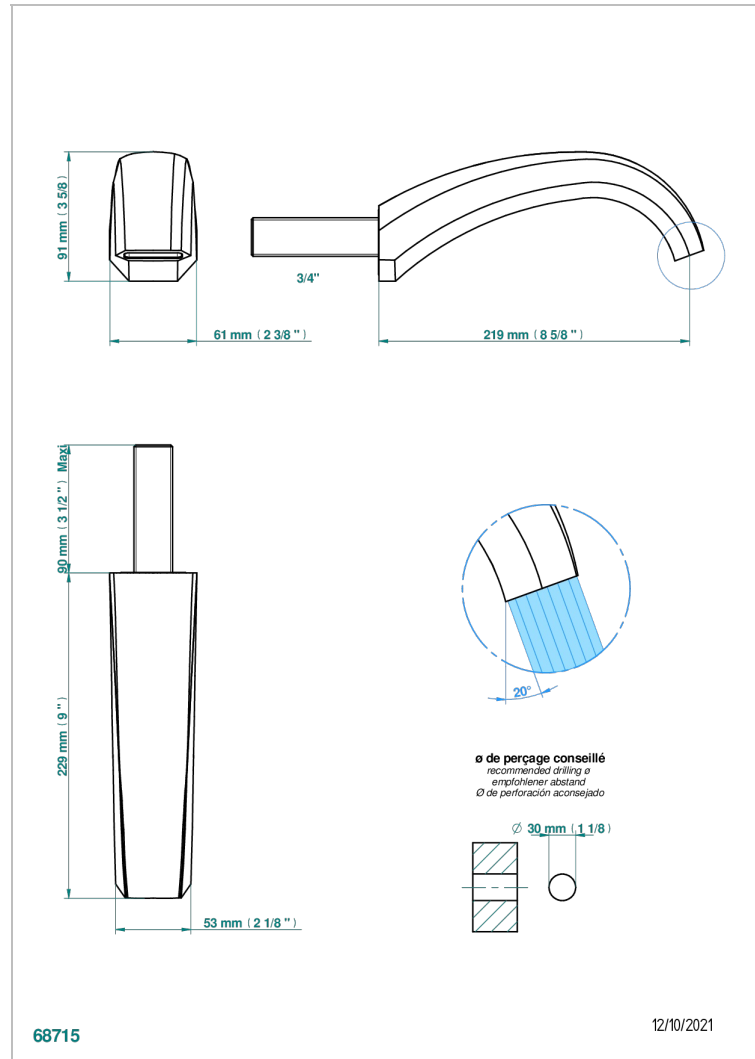

NIHAL BLACK PORCELAIN

U2P-42SGB

Bath spout, wall mounted

CHARACTERISTIC

- Nihal Black porcelain
- Bath spout, wall mounted

AVAILABLE FINITIONS

Black ceram - D30
Blush PVD - H62
Brass color PVD - H49
Brown bronze color PVD - F33
Chrome polished - A02
Chrome polished / gold polished - G02