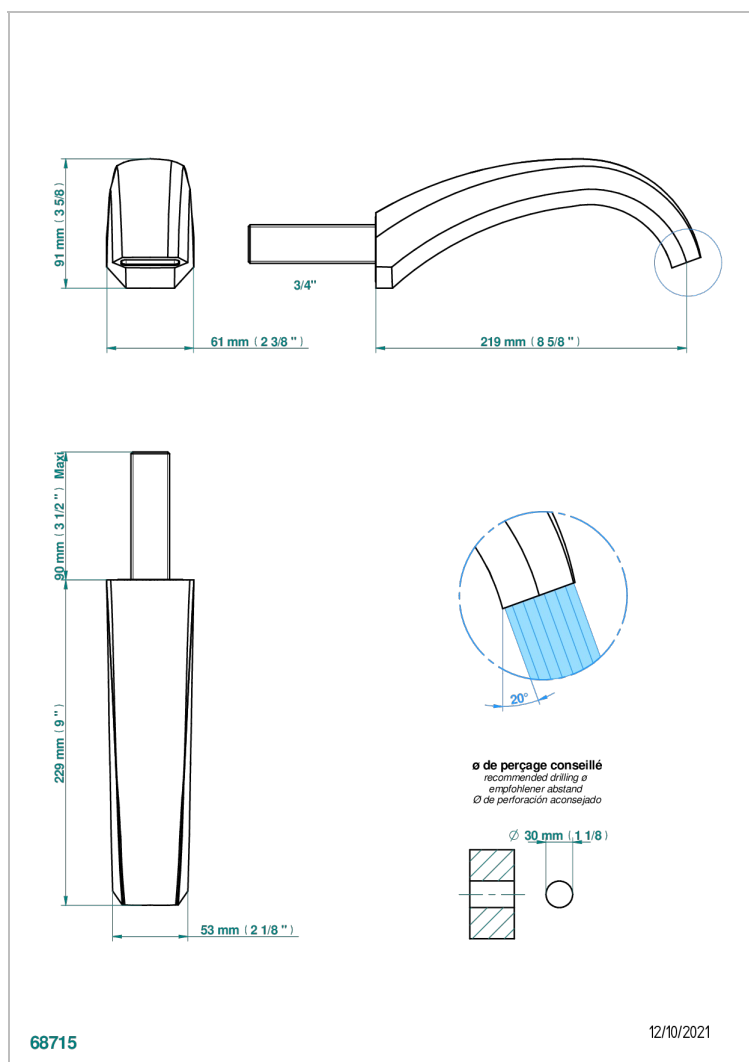

NIHAL PORCELANA DE COLOR MARFIL

U2N-42SGB

Wall mounted bath spout, without T junction

THG[®]
PARIS

CARACTERÍSTICAS

- Nihal porcelana de color marfil
- Wall mounted bath spout, without T junction

ACABADOS DISPONIBLES